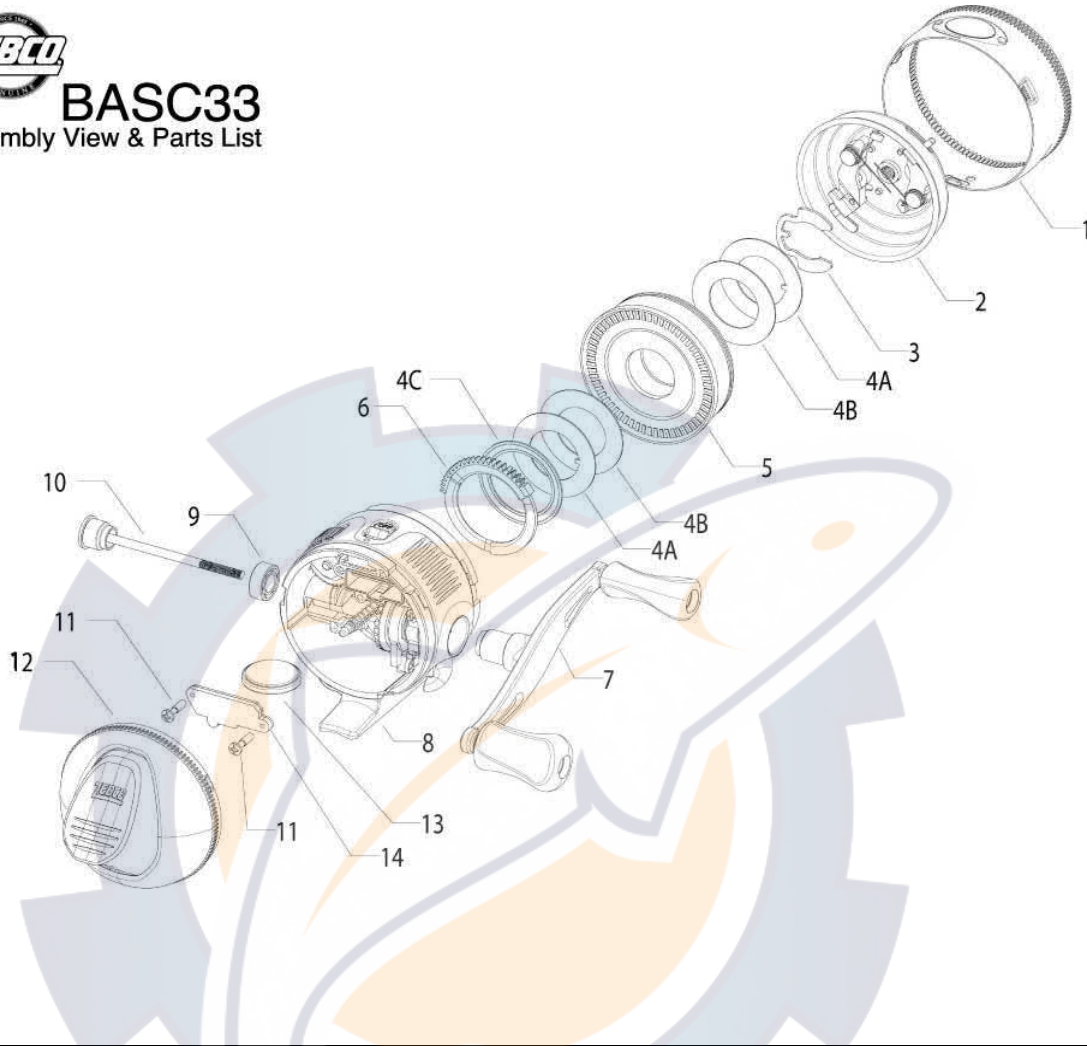

# BASC33

Assembly View & Parts List

Zebco BASC33 Spincast Reel Part List

Key #	Description	Part No.	Key #	Description	Part No.
1	Front Cover Assembly	GJ324-01	8	Body Assembly	N/A
2	Spinnerhead Assembly	EY310-03	9	Bushing	EY026-01
3	E-Clip	EY034-01	10	Crank Rod Assembly	EY367-01
4	Drag Washer Kit includes:	EY4108-01	11	M2.5 X 10 Screw	GJ149-02
	4A - Drag Washer		12	Back Cover Assembly	EY323-01
	4B - Keyed Drag Washer		13	Battery, Lithium CR20-32	GJ157-01
	4C - Spring Washer		14	Battery Cover Kit - includes	GJ4154-01
5	Spool Assembly	EY321-01		Module Cover	
6	Drag Cam Plate	EY027-01		Module Gasket	
7	Handle Assembl Kit - includes	GJ4318-01		11 - M2.5 X 10 Screw	
	7 - Handle Assembly				
	10 - Crank Rod Assembly				