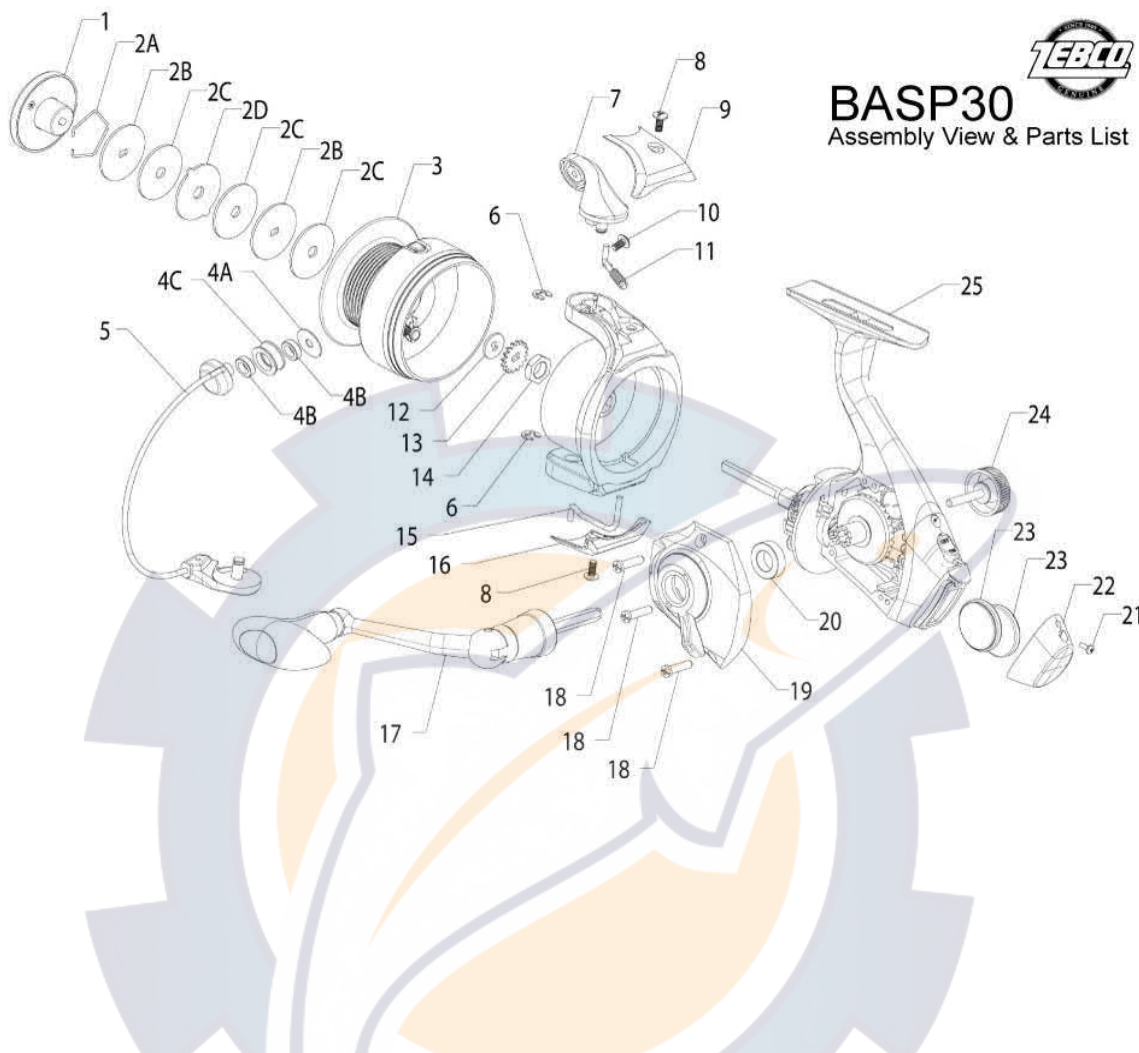

BASP30
Assembly View & Parts List

Zebco Bite Alert BASP30 Spinning Reel Part List

Key #	Description	Part No.	Key #	Description	Part No.
1	Drag Knob Assembly	HG332-01	11	Bail Spring	FG022-01
2	Drag Washer Kit - includes	HF480-01	12	Center Shaft Washer	FG056-01
	2A Drag Washer Retainer		13	Clicker Gear	FG037-01
	2B Drag Washer 'D'		14	Rotor Nut	EG006-01
	2C Drag Friction Washer		15	Kick lever	HG019-01
3	2D Keyed Drag Washer		16	Rotor Cover, Bail Holder Side	HG024-01
	Spool Assembly	HG321-01	17	Handle Assembly Kit - includes	HG4318-01
4	Line Roller Kit - includes	HG404-01		17 Handle Assembly	
	4A Line Roller Washer			25 Handle Retainer Assembly	
	4B Line Roller Bushing		18	Side Cover Screw	FG057-01
	4C Line Roller		19	Side Cover Assembly	N/A
5	Bail Assembly	HG347-01	20	Bushing	HG027-01
6	E-Clip	EG034-01	21	Rear Cap Screw	G062-02
7	Arm Lever	HG007-01	22	Body Rear Cap	HG145-01
8	Rotor Screw	XG077-01	23	Battery, Lithium CR20-32	XE157-01
9	Rotor Cover, Arm Lever Side	HG087-01	24	Handle Retainer Assembly	HG373-01
10	Line Roller Screw	HG108-01	25	Body Assembly	N/A