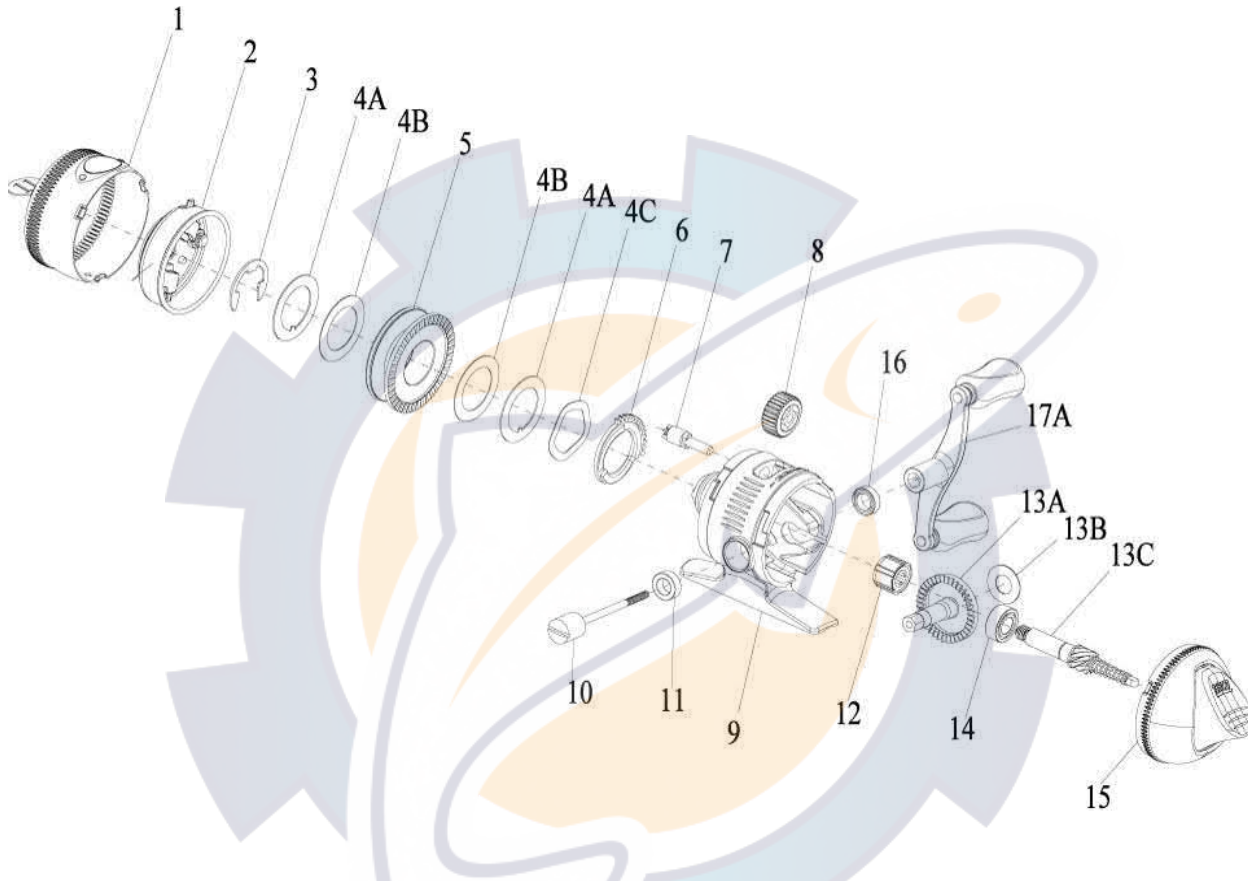

## Micro

## 11 Gold

**ZebcO 11 Micro Gold Spincast Reel Part List**

| Key # | Description              | Part No.  | Key # | Description                     | Part No.  |
|-------|--------------------------|-----------|-------|---------------------------------|-----------|
| 1     | Front Cover Assembly     | BY324-03  | 11    | Bushing                         | BY026-01  |
| 2     | Spinner Head Assembly    | BY310-02  | 12    | Anti-Reverse Clutch             | NR112-01  |
| 3     | Spool Clip               | BY034-01  | 13    | Drive Gear Kit includes         | BY4012-02 |
| 4     | Drag Washer Kit includes | BY4108-01 |       | 13A - Drive Gear                |           |
|       | 4A - Keyed Drag Washer   |           |       | 13B - Gear Shim Washer          |           |
|       | 4B - Drag Washer         |           |       | 13C - Center Shaft Assembly     |           |
|       | 4C - Wave Washer         |           | 14    | Ball Bearing                    | BY030-01  |
| 5     | Spool Assembly           | BY321-01  | 15    | Back Cover Assembly             | BY323-01  |
| 6     | Drag Cam                 | BY027-01  | 16    | Ball Bearing                    | BY097-01  |
| 7     | Drag Pinion              | BY054-01  | 17    | Crank Handle Kit includes:      | BY4318-02 |
| 8     | Drag Adj. Wheel          | BY032-01  |       | 17A - Crank Rod Handle Assembly |           |
| 9     | Body Assembly            | BY301-03  |       | 10 - Crank Rod Assembly         |           |
| 10    | Crank Rod Assembly       | BY367-01  |       |                                 |           |