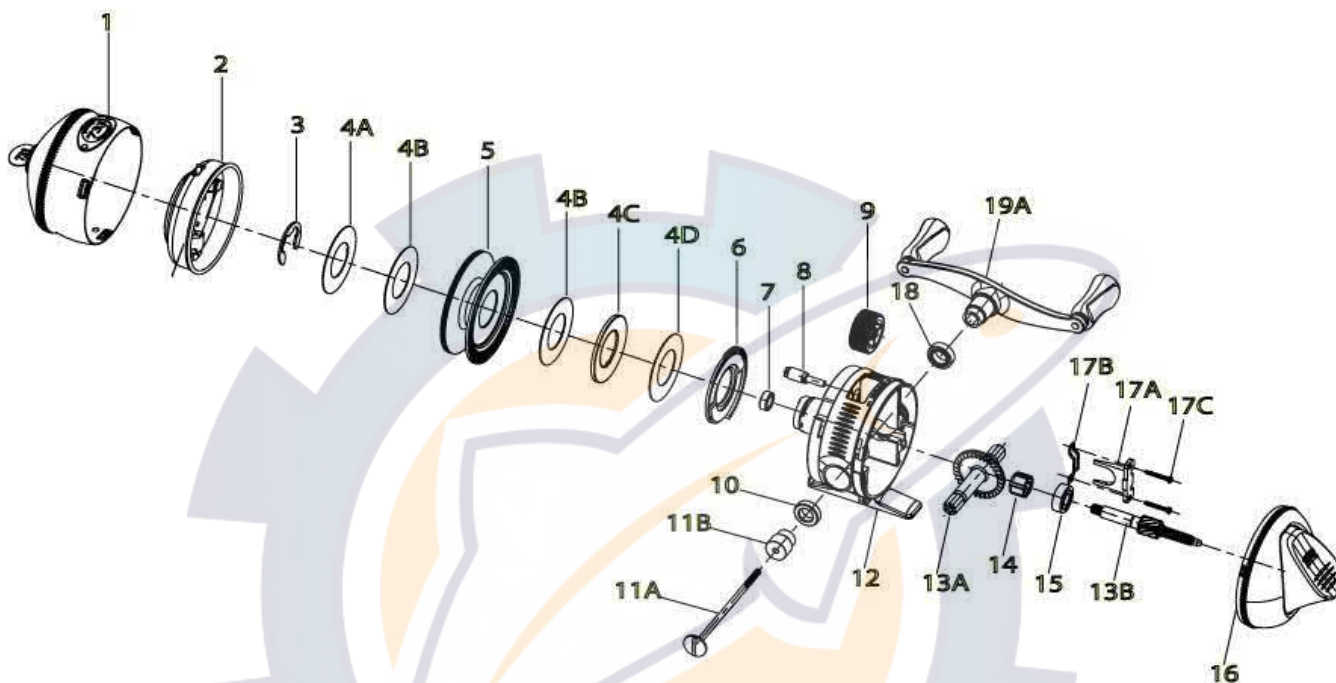

ZEBCO

Gold

733

ZEBCO 733 Gold Spincast Reel Part List

Key #	Description	Part No.	Key #	Description	Part No.
1	Front Cover Assembly	LY324-03	13	Drive Gear & Pinion Kit includes:	LY4012-02
2	Spinner Head Assembly	LY310-02		13A - Drive Gear	
3	Spool Clip	LY034-01		13B - Pinion Assembly	
4	Drag Washer Kit includes:	LY4108-01	14	Clutch, Anti-Reverse	NR112-01
	4A - Keyed Drag Washer		15	Ball Bearing	LY017-01
	4B - Drag Washer		16	Back Cover Assembly	LY323-01
	4C - Tapered Drag Washer		17	Bearing Retainer Wedge Kit includes:	LY4029-01
	4D - Spring Washer			17A - Wedge, Bearing Retainer	
5	Spool Assembly	LY321-01		17B - Wedge Spring	
6	Drag Cam	LY027-01		17C - Self Tapping Screw	
7	Bushing	LY097-01	18	Ball Bearing	LY030-01
8	Drag Pinion	LY054-01	19	Crank Handle Kit includes:	LY4318-01
9	Drag Wheel	LY032-01		19A - Crank Handle Assembly	
10	Bushing	LY026-01		11A - Crank Rod	
11	Crank Rod Kit includes:	LY4067-01		11B - Crank Rod Spacer	
	11A - Crank Rod				
	11B - Crank Rod Spacer				
12	Body Assembly	LY301-03			