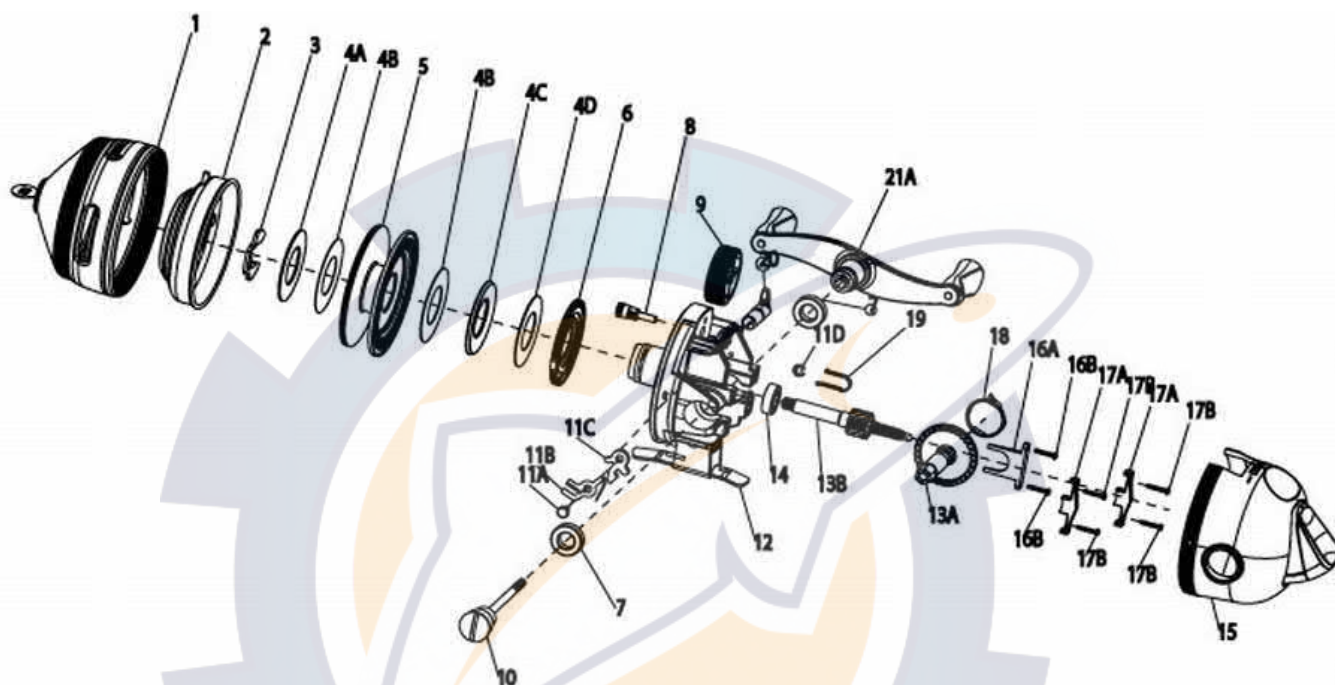

## 808 Magnum

**ZEBCO 808 MAGNUM Spincast Reel Part List**

Key #	Description	Part No.	Key #	Description	Part No.
1	Front Cover Assembly	UZ324-01	12	Body Assembly	UZ301-01
2	Spinner Head Assembly	UZ310-01	13	Drive Gear & Pinion Kit includes:	UZ4012-01
3	Spool Clip	UZ034-01		13A - Drive Gear	
4	Drag Washer Kit includes:	UZ4108-01		13B - Pinion Assembly	
	4A - Keyed Drag Washer		14	Ball Bearing	UZ017-01
	4B - Drag Washer		15	Back Cover Assembly	UZ323-01
	4C - Tapered Drag Washer		16	Bearing Retainer Wedge Kit includes:	UZ4029-01
	4D - Spring Washer			16A - Wedge, Bearing Retainer	
5	Spool Assembly	UZ321-01		16B - Self Tapping Screw	
6	Drag Cam	UZ027-01	17	Bearing Cap Kit includes:	UZ4089-01
7	Bushing	UZ026-01		17A - Bearing Cap	
8	Drag Pinion	UZ054-01		17B - Self Tapping Screw	
9	Drag Wheel	UZ032-01	18	A/R Pawl Actuator	UZ062-01
10	Crank Rod	UZ067-01	19	Anti Reverse Switch Spring	UZ033-01
11	A/R Pawl Kit includes:	UZ4060-01	20	Bait Alert Switch	UZ002-01
	11A - A/R Pawl Pin		21	Crank Handle Kit includes:	UZ4318-01
	11B - A/R Click Spring			21A - Crank Handle Assembly	
	11C - A/R Pawl			10 - Crank Rod	
	11D - A/R Pawl Clip				