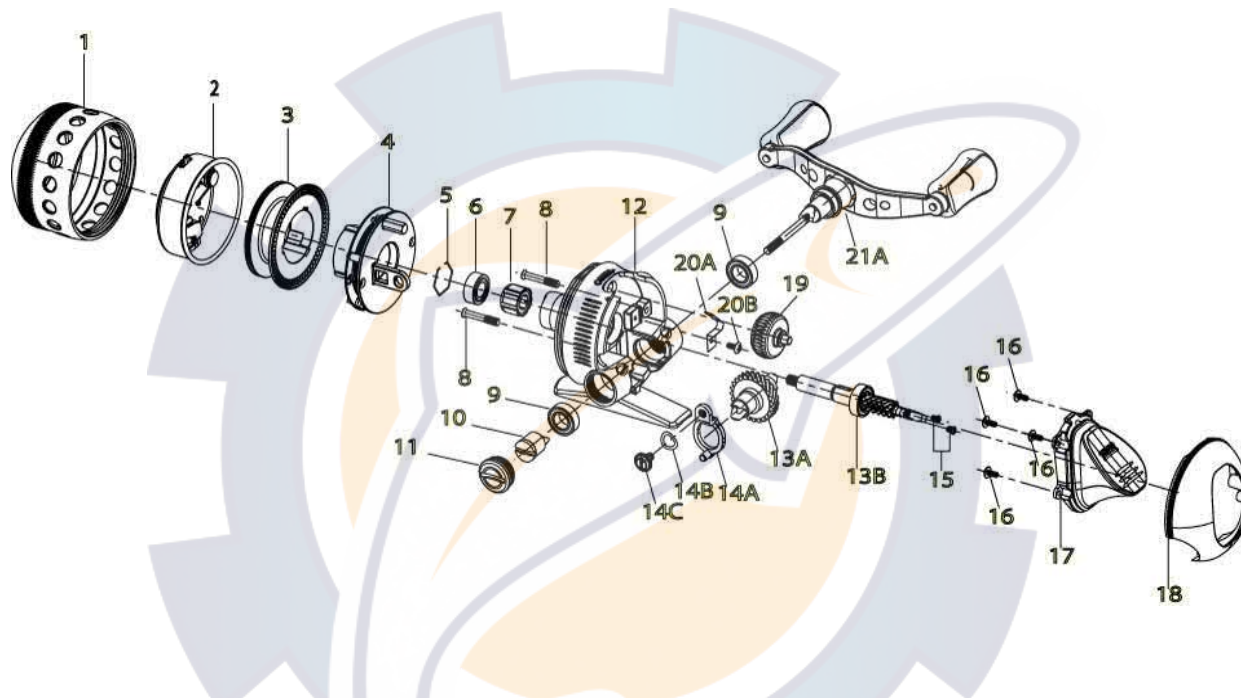

ZEBCO

Omega

Z02

ZEBCO OMEGA 2 Spincast Reel Part List

Key #	Description	Part No.	Key #	Description	Part No.
1	Front Cover Assembly	UE324-01	14	Oscillator Kit includes:	UE4085-01
2	Spinner Head Assembly	UE310-01		14A - Oscillator	
3	Spool Assembly	UE321-01		14B - Wave Washer	
4	Spool Carrier Assembly	UE3189-01		14C - Screw, Oscillator	
5	Bearing Retainer	UE116-01	15	Self Tapping Screw	QERR131-02
6	Ball Bearing	QE017-01	16	Self Tapping Screw	QERR131-01
7	A/R Clutch	NR112-01	17	Thumb Button Assembly	UE309-01
8	Screw, Back Cover	UE130-01	18	Back Cover	UE023-01
9	Ball Bearing	QE026-01	19	Drag Wheel	UE032-01
10	Crank Rod Nut Assembly	UE369-01	20	Drag Spring Kit includes:	UE4064-01
11	Cap, Crank Rod Nut	QE095-01		20A - Drag Spring	
12	Body	UE001-01		20B - Screw, Drag Spring	
13	Drive Gear & Pinion Kit includes:	UE4012-01	21	Crank Handle Kit includes:	UE4318-01
	13A - Drive Gear			21A - Crank Rod Handle Assembly	
	13B - Pinion Assembly			10 - Crank Rod Nut Assembly	