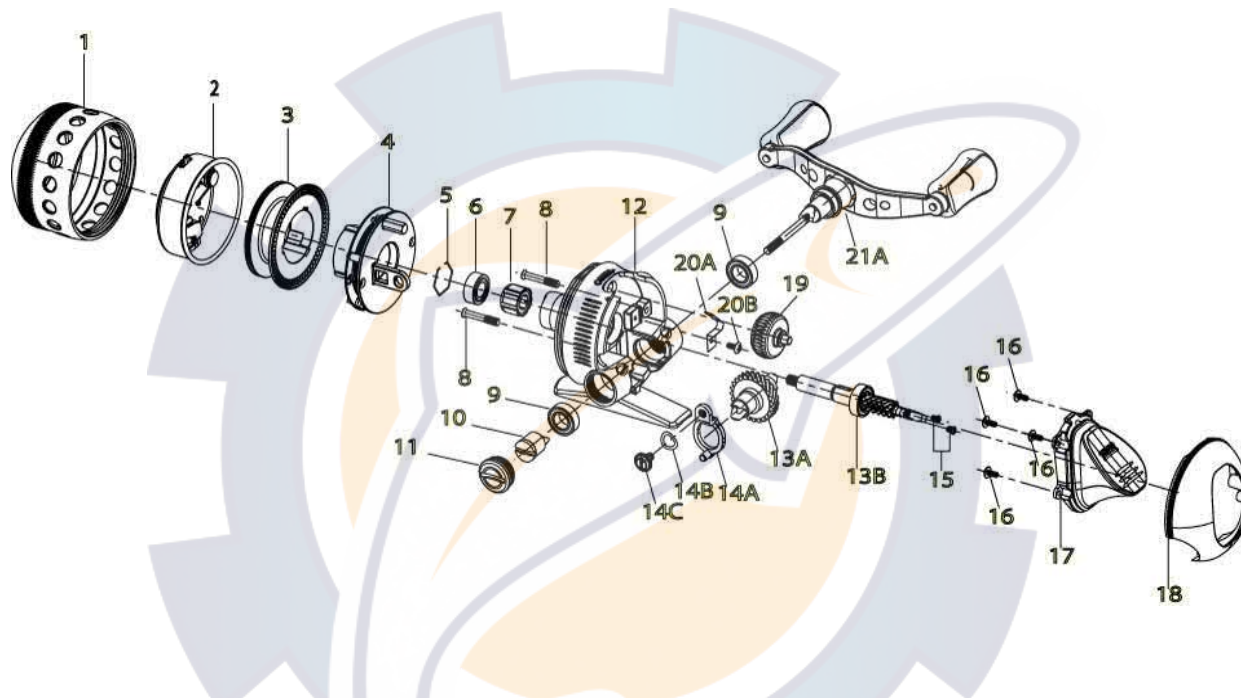

ZEBCO

Omega

Z02

ZEBCO OMEGA 2 Spincast Reel Part List

Key #	Description	Part No.	Key #	Description	Part No.
1	Front Cover Assembly	UE324-01	14	Oscillator Kit includes:	UE4085-01
2	Spinner Head Assembly	UE310-01		14A - Oscillator	
3	Spool Assembly	UE321-01		14B - Wave Washer	
4	Spool Carrier Assembly	UE3189-01		14C - Screw, Oscillator	
5	Bearing Retainer	UE116-01	15	Self Tapping Screw	QERR131-02
6	Ball Bearing	QE017-01	16	Self Tapping Screw	QERR131-01
7	A/R Clutch	NR112-01	17	Thumb Button Assembly	UE309-01
8	Screw, Back Cover	UE130-01	18	Back Cover	UE023-01
9	Ball Bearing	QE026-01	19	Drag Wheel	UE032-01
10	Crank Rod Nut Assembly	UE369-01	20	Drag Spring Kit includes:	UE4064-01
11	Cap, Crank Rod Nut	QE095-01		20A - Drag Spring	
12	Body	UE001-01		20B - Screw, Drag Spring	
13	Drive Gear & Pinion Kit includes:	UE4012-01	21	Crank Handle Kit includes:	UE4318-01
	13A - Drive Gear 13B - Pinion Assembly			21A - Crank Rod Handle Assembly 10 - Crank Rod Nut Assembly	