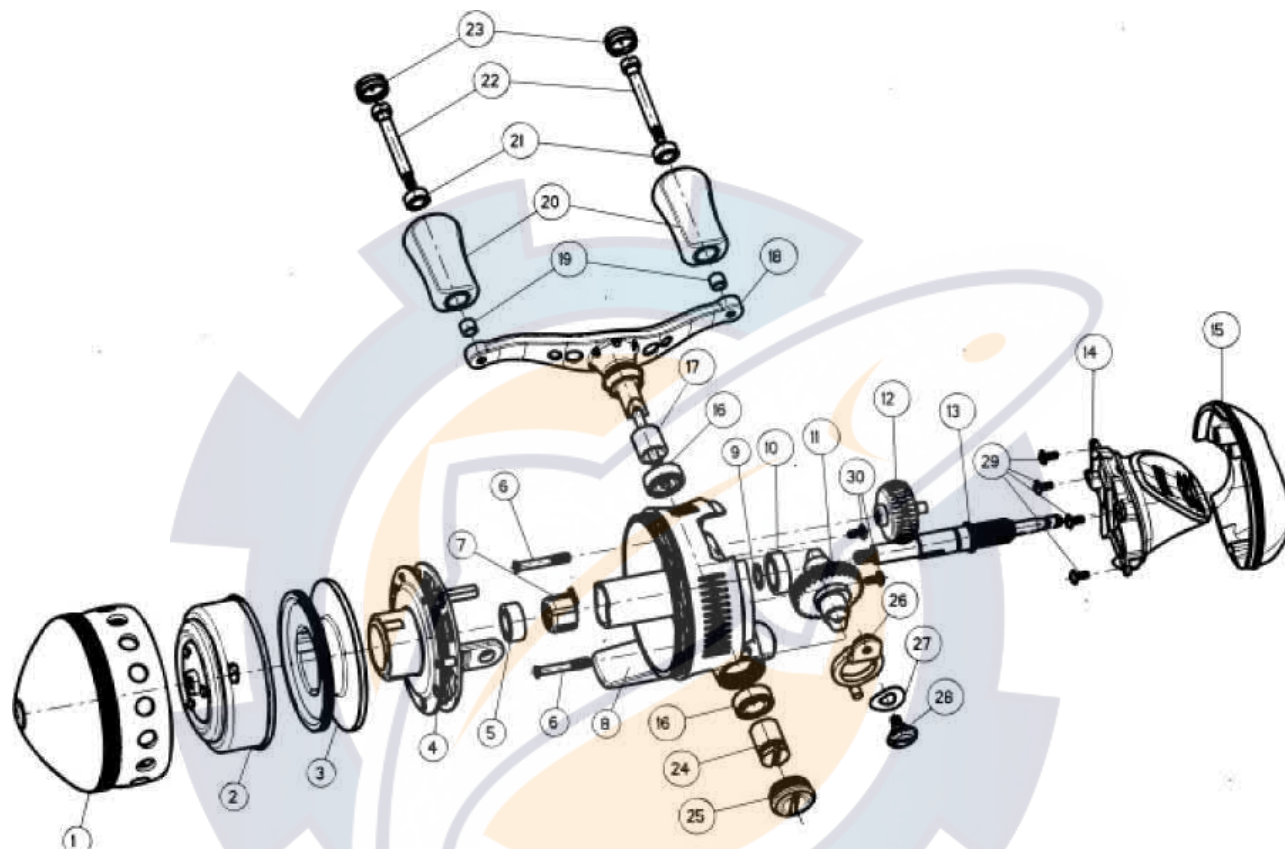

ZEBCO

Omega

Z03

ZEBCO OMEGA 3 Spincast Reel Part List

Key #	Description	Part No.	Key #	Description	Part No.
1	Front Cover Assembly	QE324	13	Center Shaft Assy.	QE315
2	Spinner Head Assembly	QE310	14	Thumb Stop Assy.	QE009
3	Spool Assembly	QE021	15	Back Cover	QE023
4	Spool Carrier Assembly	QE3189	16	Ball Bearing	QE026
5	Ball Bearing	QE017	18	Handle Assembly	QE4318
6	Screw, Back Cover to Body	N/A	25	Cap, Lcrank Rod Nut	QE095
7	Anti-Reverse Clutch	NR112	26	Oscillator	N/A
8	Body Assy.	N/A	27	Washer	N/A
9	Retainer, Bearing	N/A	28	Screw, Oscillator	N/A
10	Ball Bearing	N/A	29	Screw, Oscillator	N/A
11	Drive Gear	QE012	30	Screw, Bearing Retainer	N/A
12	Clutch Wheel, Drag Adj.	N/A			