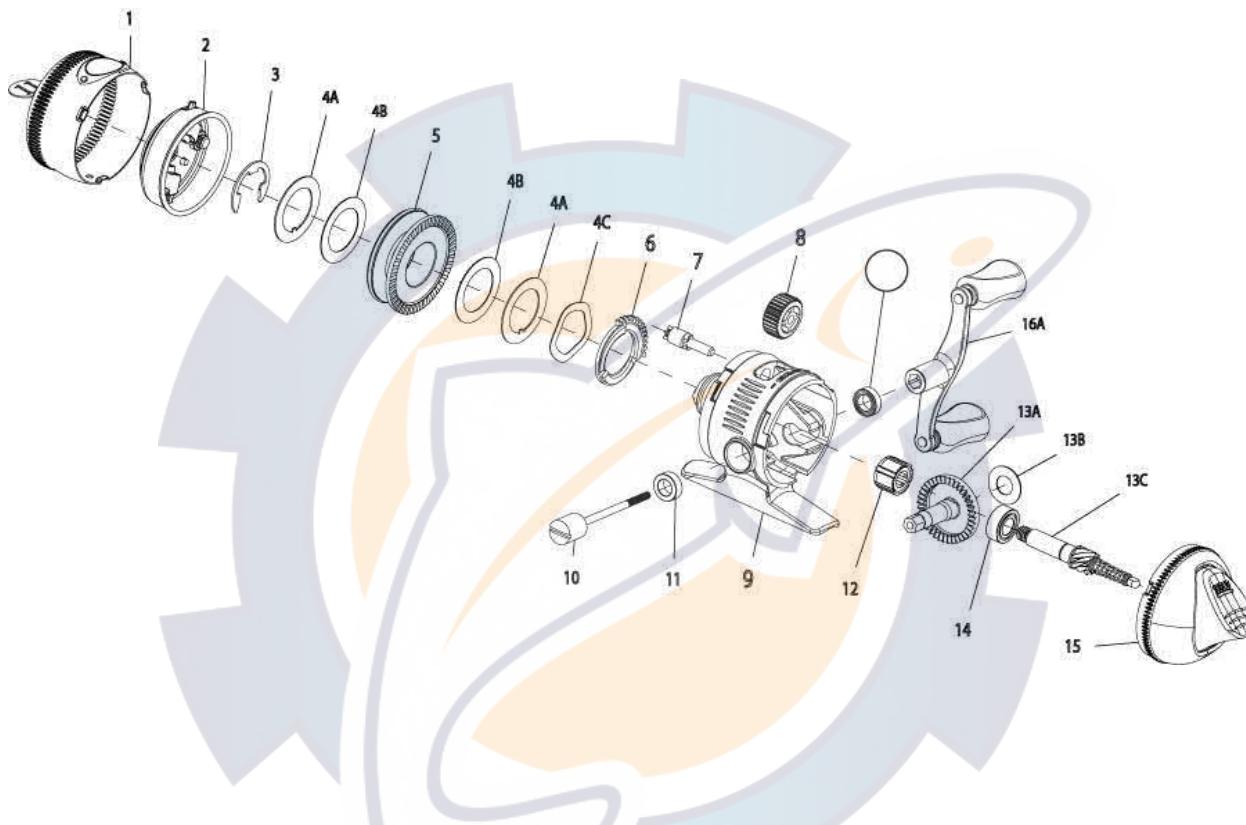

ZEBCO

Platinum

11PL

Zebco 11 Micro Platinum Spincast Reel Part List

Key #	Description	Part No.	Key #	Description	Part No.
1	Front Cover Assembly	MY324-01	11	Ball Bearing	MY097-01
2	Spinnerhead Assembly	MY310-01	12	Anti-Reverse Clutch	NR112-01
3	Spool Clip	MY034-01	13	Drive Gear Kit includes:	MY4012-02
4	Drag Washer Kit includes:	MY4108-01		13A - Drive Gear	
	4A - Keyed Drag Washer			13B - Gear Shim Washer	
	4B - Drag Washer			13C - Center Shaft Assembly	
	4C - Wave Washer		14	Ball Bearing	MY030-01
5	Spool Assembly	MY321-01	15	BackCover Assembly	MY323-01
6	Drag Cam	MY027-01	16	Crank Handle Kit includes:	MY4318-02
7	Drag Pinion	MY054-01		16A - Crank Rod Handle Assembly	
8	Drag Adj. Wheel	MY032-01		10 - Crank Rod Assembly	
9	Body Assembly	MY301-01			
10	Crank Rod Assembly	MY367-01			