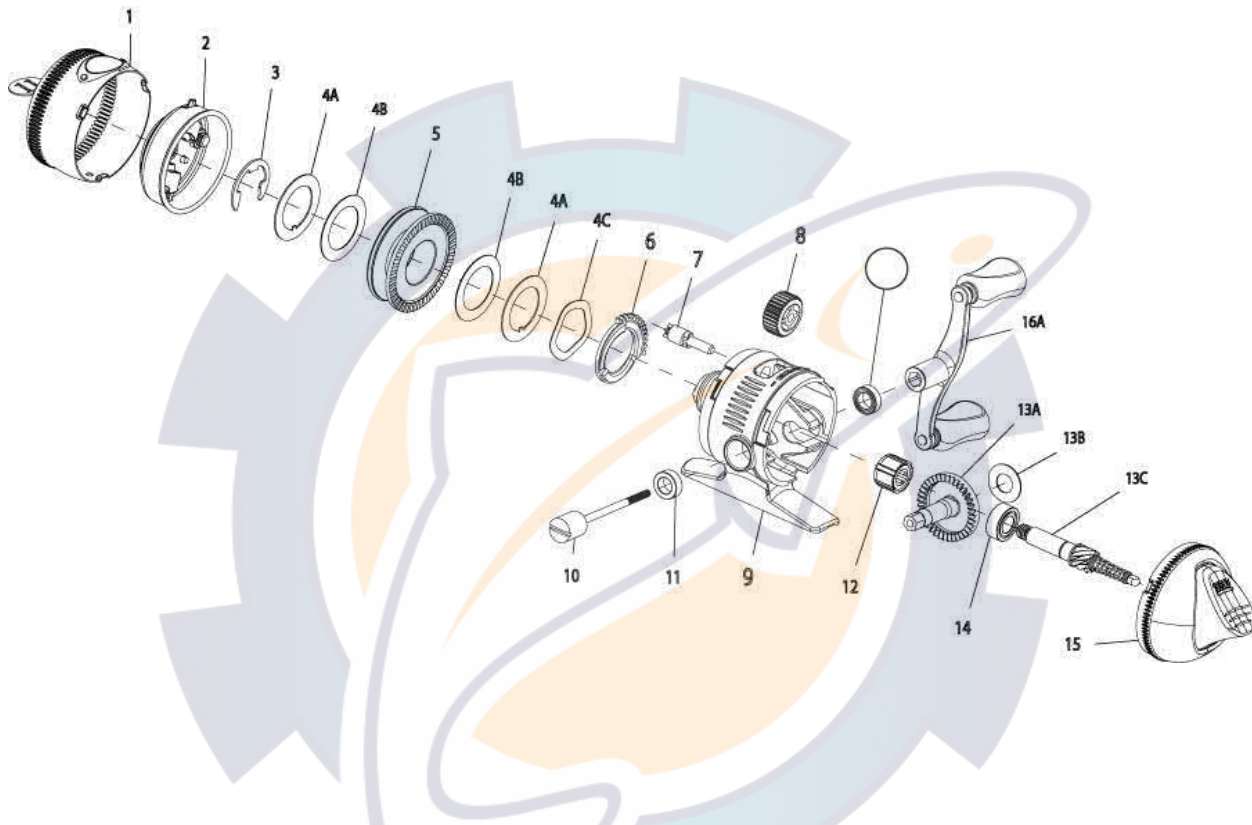

## Platinum

### 11PL

**Zebco 11 Micro Platinum Spincast Reel Part List**

Key #	Description	Part No.	Key #	Description	Part No.
1	Front Cover Assembly	MY324-01	11	Ball Bearing	MY097-01
2	Spinnerhead Assembly	MY310-01	12	Anti-Reverse Clutch	NR112-01
3	Spool Clip	MY034-01	13	Drive Gear Kit includes:	MY4012-02
4	Drag Washer Kit includes:	MY4108-01		13A - Drive Gear	
	4A - Keyed Drag Washer			13B - Gear Shim Washer	
	4B - Drag Washer			13C - Center Shaft Assembly	
	4C - Wave Washer		14	Ball Bearing	MY030-01
5	Spool Assembly	MY321-01	15	BackCover Assembly	MY323-01
6	Drag Cam	MY027-01	16	Crank Handle Kit includes:	MY4318-02
7	Drag Pinion	MY054-01		16A - Crank Rod Handle Assembly	
8	Drag Adj. Wheel	MY032-01		10 - Crank Rod Assembly	
9	Body Assembly	MY301-01			
10	Crank Rod Assembly	MY367-01			