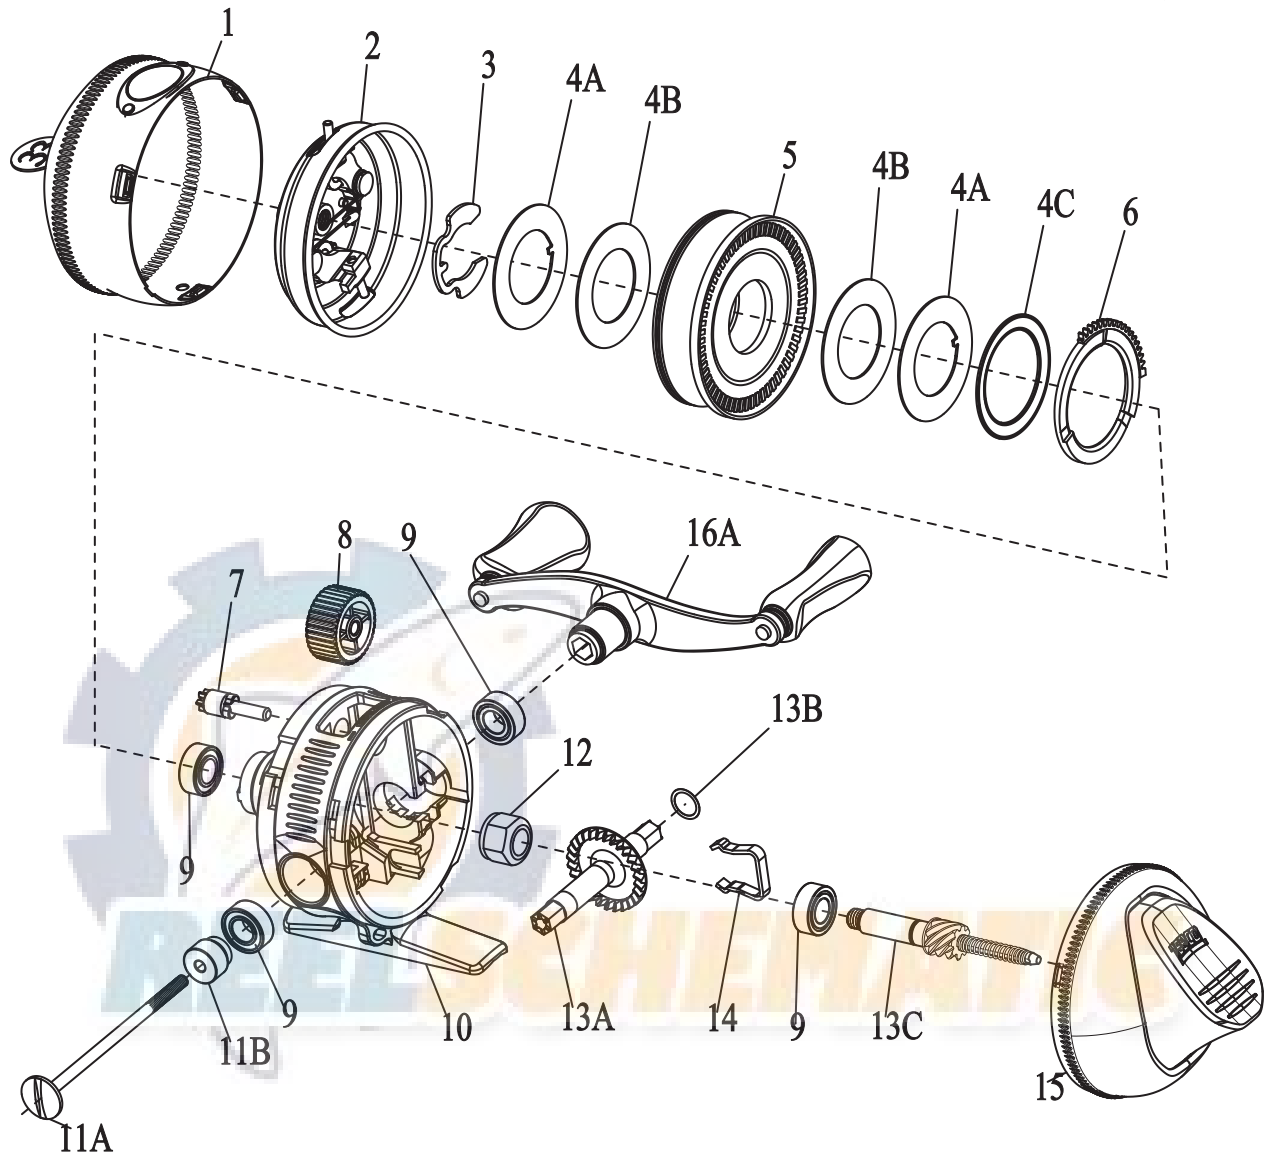

33PL
(Platinum)

Zebco 33 Platinum Spincast Reel Part List

Key #	Description	Part No.	Key #	Description	Part No.
1	Front Cover Assembly	FY324-01	11	Crank Rod Kit includes: 11A - Crank Rod 11B - Crank Rod Spacer	EY4067-01
2	Spinner Head Assembly	EY310-01	12	Anti-Reverse Clutch	EY112-01
3	Spool Clip	EY034-01	13	Drive Gear Kit includes 13A - Drive Gear 13B - Gear Shim Washer 13C - Center Shaft Assembly	FY4012-01
4	Drag Washer Kit includes: 4A - Keyed Drag Washer 4B - Drag Washer 4C - Wave Washer	EY4108-01	14	Bearing Retainer Clip	EY029-01
5	Spool Assembly	EY321-01	15	Back Cover Assembly	FY323-01
6	Drag Cam	EY027-01	16	Crank Handle Kit includes: 16A - Crank Rod Handle Assembly 11A - Crank Rod 11B - Crank Rod Spacer	FY4318-01
7	Drag Pinion	EY054-01			
8	Drag Adj. Wheel	EY032-01			
9	Stainless Steel Ball Bearing	FY030-01			
10	Body Assembly	FY301-01			