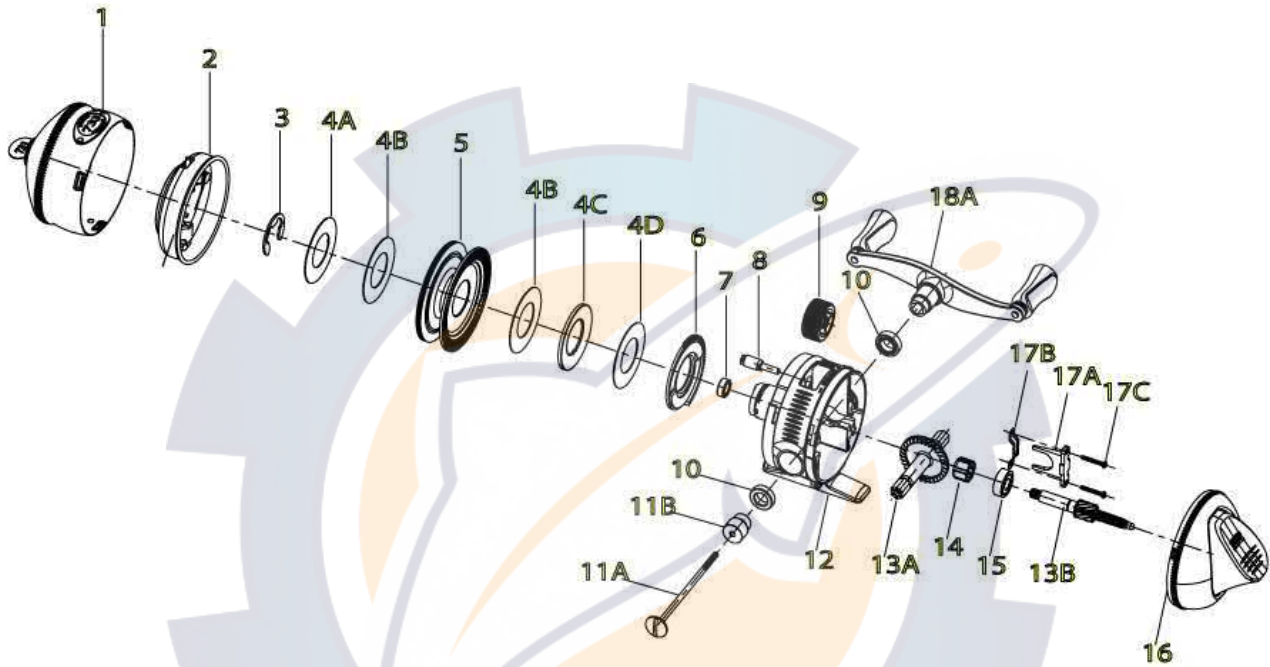

### 733

**ZEBCO 733 Platinum Spincast Reel Part List**

| Key # | Description                  | Part No.  | Key # | Description                          | Part No.  |
|-------|------------------------------|-----------|-------|--------------------------------------|-----------|
| 1     | Front Cover Assembly         | VZ324-01  | 13    | Drive Gear & Pinion Kit includes:    | VZ4012-01 |
| 2     | Spinner Head Assembly        | VZ310-01  |       | 13A - Drive Gear                     |           |
| 3     | Spool Clip                   | VZ034-01  |       | 13B - Pinion Assembly                |           |
| 4     | Drag Washer Kit includes:    | VZ4108-01 | 14    | Clutch, Anti-Reverse                 | NR112-01  |
|       | 4A - Keyed Drag Washer       |           | 15    | Stainless Steel Ball Bearing         | VZ017-01  |
|       | 4B - Drag Washer             |           | 16    | Back Cover Assembly                  | VZ323-01  |
|       | 4C - Tapered Drag Washer     |           | 17    | Bearing Retainer Wedge Kit includes: | VZ4029-01 |
|       | 4D - Spring Washer           |           |       | 17A - Wedge, Bearing Retainer        |           |
| 5     | Spool Assembly               | VZ321-01  |       | 17B - Wedge Spring                   |           |
| 6     | Drag Cam                     | VZ027-01  |       | 17C - Self Tapping Screw             |           |
| 7     | Stainless Steel Ball Bearing | VZ097-01  | 18    | Crank Handle Kit includes:           | VZ4318-01 |
| 8     | Drag Pinion                  | VZ054-01  |       | 18A - Crank Handle Assembly          |           |
| 9     | Drag Wheel                   | VZ032-01  |       | 11A - Crank Rod                      |           |
| 10    | Stainless Steel Ball Bearing | VZ030-01  |       | 11B - Crank Rod Spacer               |           |
| 11    | Crank Rod Kit includes:      | VZ4067-01 |       |                                      |           |
|       | 11A - Crank Rod              |           |       |                                      |           |
|       | 11B - Crank Rod Spacer       |           |       |                                      |           |
| 12    | Body Assembly                | VZ301-01  |       |                                      |           |