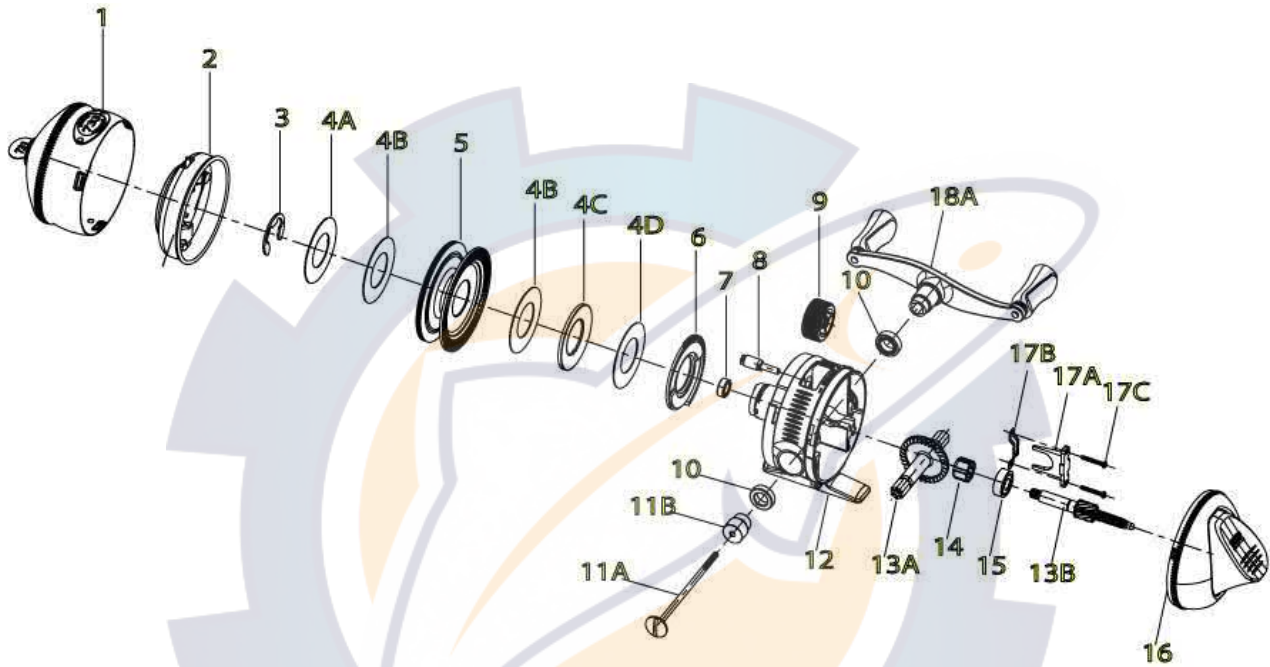

### 733

ZEBCO 733 Platinum Spincast Reel Part List

Key #	Description	Part No.	Key #	Description	Part No.
1	Front Cover Assembly	VZ324-01	13	Drive Gear & Pinion Kit includes:	VZ4012-01
2	Spinner Head Assembly	VZ310-01		13A - Drive Gear	
3	Spool Clip	VZ034-01		13B - Pinion Assembly	
4	Drag Washer Kit includes:	VZ4108-01	14	Clutch, Anti-Reverse	NR112-01
	4A - Keyed Drag Washer		15	Stainless Steel Ball Bearing	VZ017-01
	4B - Drag Washer		16	Back Cover Assembly	VZ323-01
	4C - Tapered Drag Washer		17	Bearing Retainer Wedge Kit includes:	VZ4029-01
	4D - Spring Washer			17A - Wedge, Bearing Retainer	
5	Spool Assembly	VZ321-01		17B - Wedge Spring	
6	Drag Cam	VZ027-01		17C - Self Tapping Screw	
7	Stainless Steel Ball Bearing	VZ097-01	18	Crank Handle Kit includes:	VZ4318-01
8	Drag Pinion	VZ054-01		18A - Crank Handle Assembly	
9	Drag Wheel	VZ032-01		11A - Crank Rod	
10	Stainless Steel Ball Bearing	VZ030-01		11B - Crank Rod Spacer	
11	Crank Rod Kit includes:	VZ4067-01			
	11A - Crank Rod				
	11B - Crank Rod Spacer				
12	Body Assembly	VZ301-01			