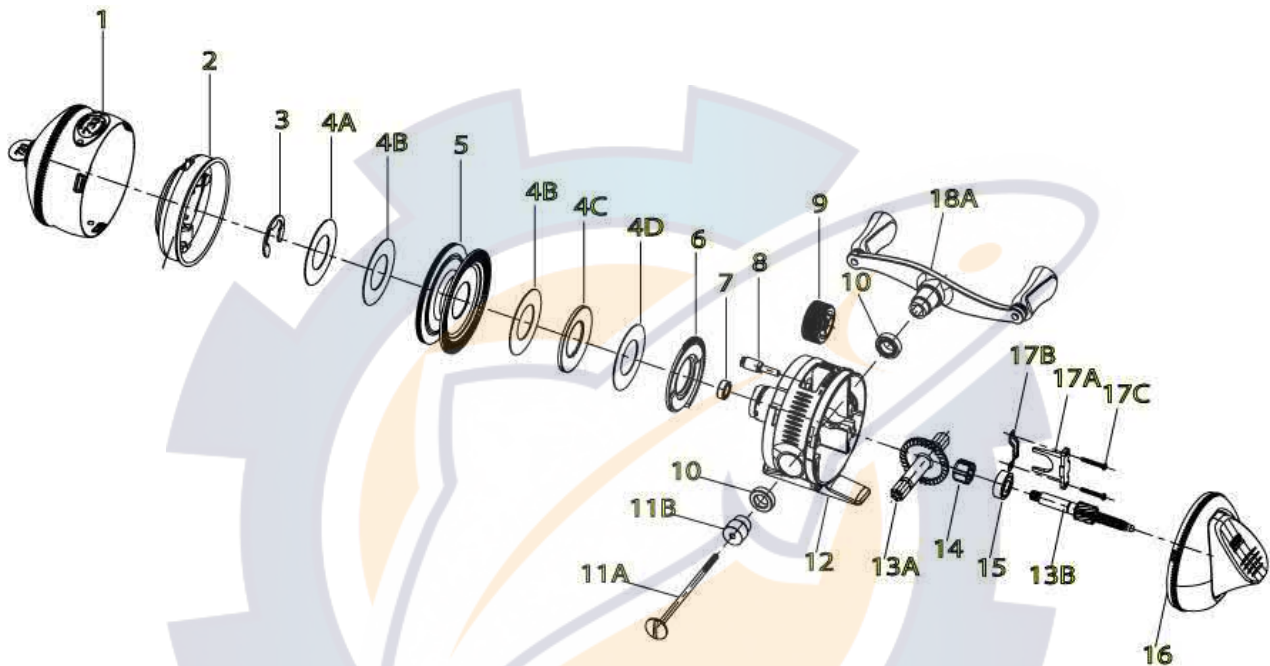

ZEBCO

Platinum

733

ZEBCO 733 Platinum Spincast Reel Part List

Key #	Description	Part No.	Key #	Description	Part No.
1	Front Cover Assembly	VZ324-01	13	Drive Gear & Pinion Kit includes:	VZ4012-01
2	Spinner Head Assembly	VZ310-01		13A - Drive Gear	
3	Spool Clip	VZ034-01		13B - Pinion Assembly	
4	Drag Washer Kit includes:	VZ4108-01	14	Clutch, Anti-Reverse	NR112-01
	4A - Keyed Drag Washer		15	Stainless Steel Ball Bearing	VZ017-01
	4B - Drag Washer		16	Back Cover Assembly	VZ323-01
	4C - Tapered Drag Washer		17	Bearing Retainer Wedge Kit includes:	VZ4029-01
	4D - Spring Washer			17A - Wedge, Bearing Retainer	
5	Spool Assembly	VZ321-01		17B - Wedge Spring	
6	Drag Cam	VZ027-01		17C - Self Tapping Screw	
7	Stainless Steel Ball Bearing	VZ097-01	18	Crank Handle Kit includes:	VZ4318-01
8	Drag Pinion	VZ054-01		18A - Crank Handle Assembly	
9	Drag Wheel	VZ032-01		11A - Crank Rod	
10	Stainless Steel Ball Bearing	VZ030-01		11B - Crank Rod Spacer	
11	Crank Rod Kit includes:	VZ4067-01			
	11A - Crank Rod				
	11B - Crank Rod Spacer				
12	Body Assembly	VZ301-01			