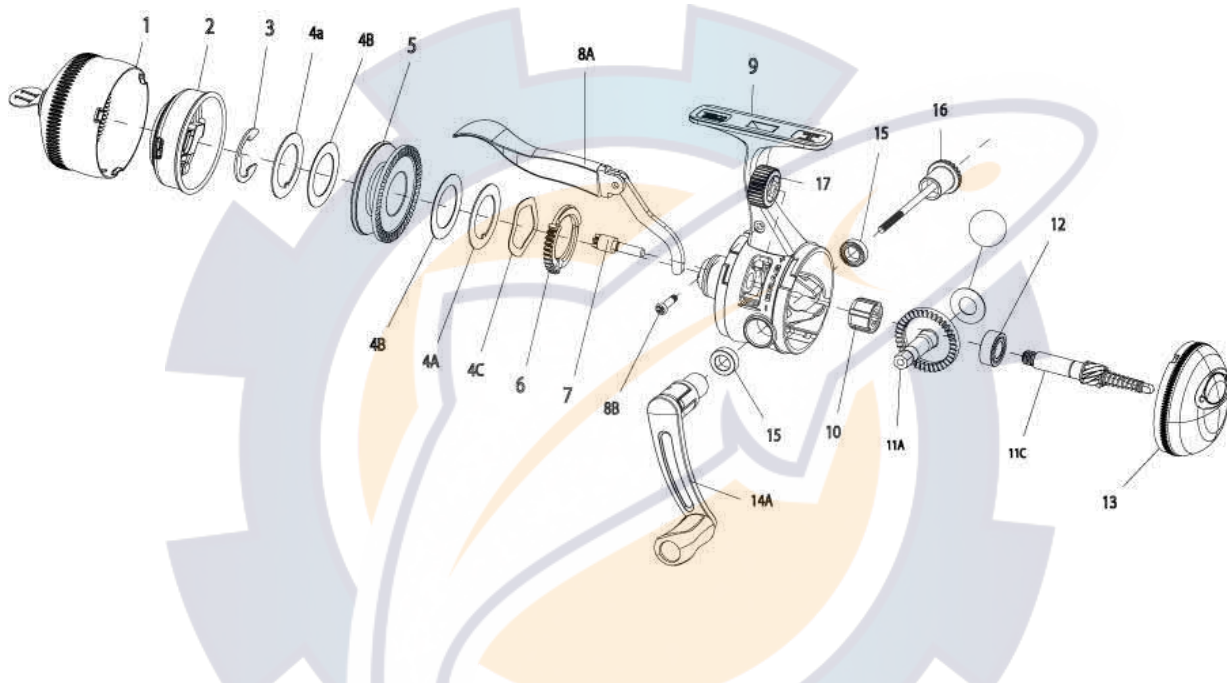

### 11PLT

**Zebeo 11 Micro Platinum Triggerspin Reel Part List**

Key #	Description	Part No.	Key #	Description	Part No.
1	Front Cover Assembly	UY324-01	10	Anti-Reverse Clutch	NR112-01
2	Spinnerhead Assembly	MY310-01	11	Drive Gear Kit includes:	UY4012-02
3	Spool Clip	MY034-01		11A - Drive Gear	MY4012-02
4	Drag Washer Kit includes	MY4108-01		11B - Gear Shim Washer	
	4A - Keyed Drag Washer			11C - Center Shaft Assembly	
	4B - Drag Washer		12	Ball Bearing	MY030-01
	4C - Wave Washer		13	Back Cover Assembly	UY323-03
5	Spool Assembly	MY321-01	14	Crank Handle Kit includes:	UY4318-01
6	Drag Cam	MY027-01		14A - Crank Handle Assembly	
7	Drag Pinion	MY054-01		16 - Crank Rod Assembly	
8	Trigger Assembly Kit	UY4309-01	15	Ball Bearing	MY097-01
	8A - Trigger Assembly		16	Crank Rod Assembly	UY367-01
	8B - Trigger Screw		17	Drag Adjust Wheel	MY032-01
9	Body Assembly	UY301-03			