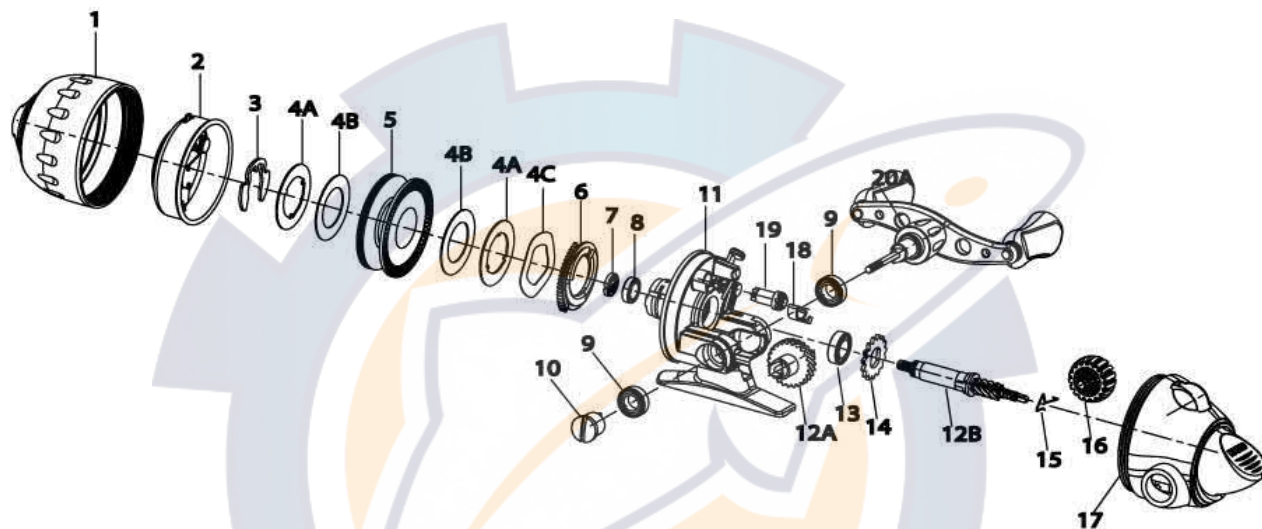

ZEBCO

Rhino

RSC2

RSC - 2 Spincast Reel Part List

Key #	Description	Part No.	Key #	Description	Part No.
1	Front Cover Assembly	HZ324-01	12	Drive gear & Pinion Kit includes:	HZ4012-01
2	Spinner Head Assembly	HZ310-01		12A - Drive Gear	
3	Spool Clip	RY034-01		12B - Pinion Assembly	
4	Drag Washer Kit includes:	HZ4108-01	13	Ball Bearing	RZ026-01
	4A - Keyed Drag Washer		14	Ratchet	HZ091-01
	4B - Drag Washer		15	Spring, A/R Pawl Actuator	HZ061-01
	4C - Wave Washer		16	Drag Wheel Assembly	HZ332-01
5	Spool Assembly	HZ321-01	17	Back Cover Assembly	HZ323-01
6	Drag Cam	HZ027-01	18	Gear Seat	HZ120-01
7	Bearing Retainer	HZ199-01	19	Gear, Drag Adj., Thru Body	RZ054-01
8	Ball Bearing	HZ097-01	20	Crank Handle Kit includes:	HZ4318-01
9	Ball Bearing	HZ026-01		20A - Crank Rod Handle Assembly	
10	Crank Rod Nut Assembly	HZ369-01		10 - Crank Rod Nut Assembly	
11	Body Assembly	HZ301-01			