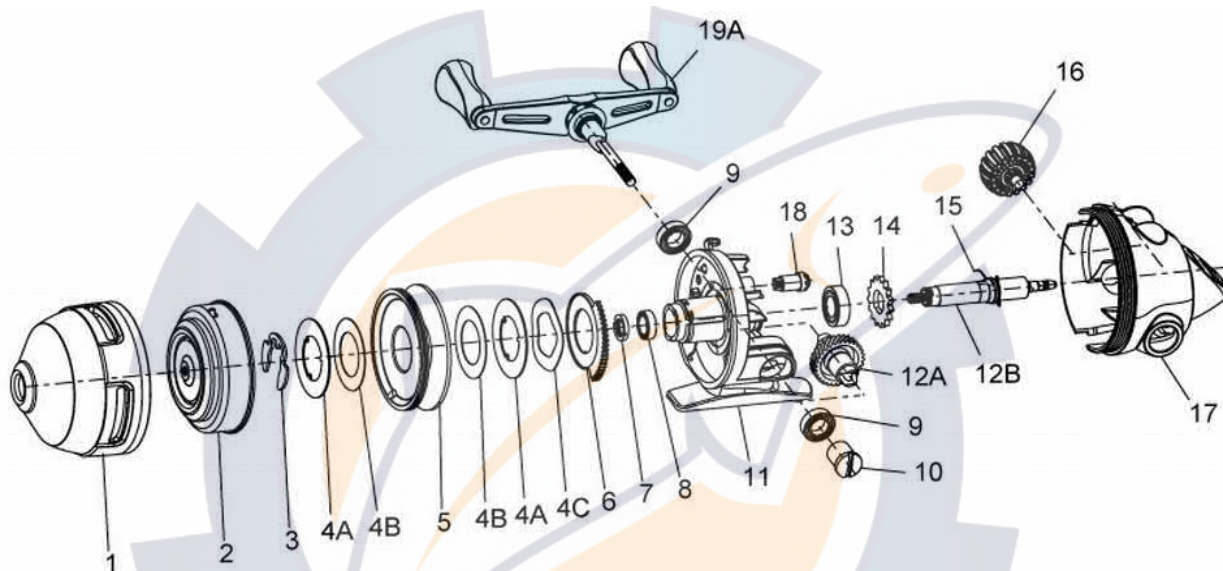

RSC2B

RSC2B Spincast Reel Part List					
Key #	Description	Part No.	Key #	Description	Part No.
1	Front Cover Assembly	HZ324-02	11	Body Assembly	N/A
2	Spinner Head Assembly	HZ310-02	12	Drive gear & Pinion Kit includes:	HZ4012-02
3	Spool Clip	RY034-01		12A - Drive Gear	N/A
4	Drag Washer Kit includes:	HZ4108-01		12B - Pinion Assembly	N/A
	4A - Keyed Drag Washer	N/A	13	Ball Bearing	RZ026-01
	4B - Drag Washer	N/A	14	Ratchet	HZ091-01
	4C - Wave Washer	N/A	15	Spring, A/R Pawl Actuator	HZ061-01
5	Spool Assembly	HZ321-01	16	Drag Wheel Assembly	HZ332-01
6	Drag Cam	HZ027-01	17	Back Cover Assembly	HZ323-02
7	Bearing Retainer	HZ199-01	18	Gear, Drag Adjust	HZ054-01
8	Bushing	HZ030-01	19	Crank Handle Kit includes:	HZ4318-02
9	Ball Bearing	HZ026-01		19A - Crank Rod Handle Assembly	N/A
10	Crank Rod Nut Assembly	HZ369-01		10 - Crank Rod Nut Assembly	N/A