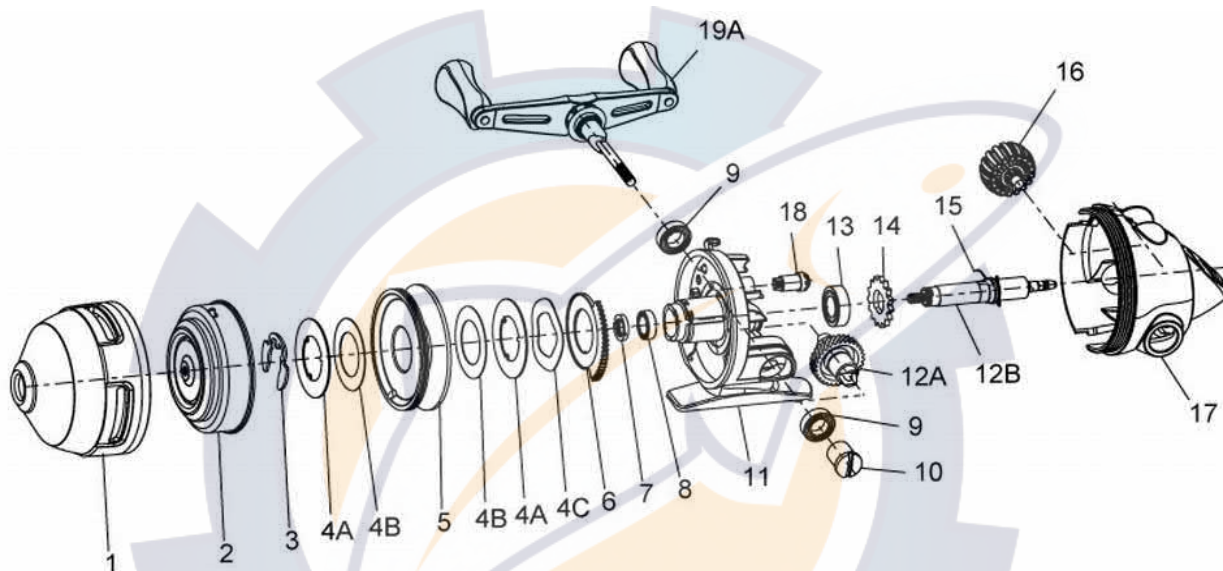

RSC2B

RSC2B Spincast Reel Part List

Key #	Description	Part No.	Key #	Description	Part No.
1	Front Cover Assembly	HZ324-02	11	Body Assembly	N/A
2	Spinner Head Assembly	HZ310-02	12	Drive gear & Pinion Kit includes:	HZ4012-02
3	Spool Clip	RY034-01		12A - Drive Gear	N/A
4	Drag Washer Kit includes:	HZ4108-01		12B - Pinion Assembly	N/A
	4A - Keyed Drag Washer	N/A	13	Ball Bearing	RZ026-01
	4B - Drag Washer	N/A	14	Ratchet	HZ091-01
	4C - Wave Washer	N/A	15	Spring, A/R Pawl Actuator	HZ061-01
5	Spool Assembly	HZ321-01	16	Drag Wheel Assembly	HZ332-01
6	Drag Cam	HZ027-01	17	Back Cover Assembly	HZ323-02
7	Bearing Retainer	HZ199-01	18	Gear, Drag Adjust	HZ054-01
8	Bushing	HZ030-01	19	Crank Handle Kit includes:	HZ4318-02
9	Ball Bearing	HZ026-01		19A - Crank Rod Handle Assembly	N/A
10	Crank Rod Nut Assembly	HZ369-01		10 - Crank Rod Nut Assembly	N/A