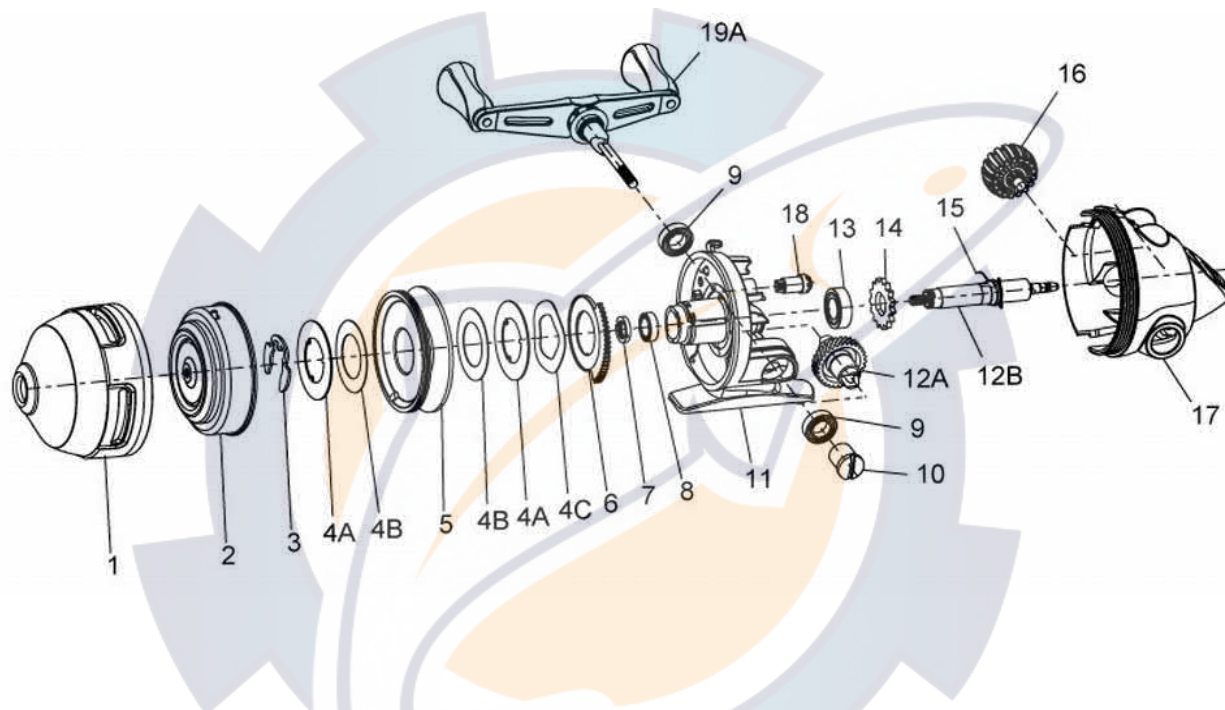

RSC3B

RSC3B Spincast Reel Part List

Key #	Description	Part No.	Key #	Description	Part No.
1	Front Cover Assembly	RZ324-02	11	Body Assembly	N/A
2	Spinner Head Assembly	RZ310-02	12	Drive gear & Pinion Kit includes:	RZ4012-02
3	Spool Clip	RY034-01	12-A	Drive Gear	N/A
4	Drag Washer Kit includes:	RZ4108-01	12-B	Pinion Assembly	N/A
4-A	Keyed Drag Washer	N/A	13	Ball Bearing	RZ097-01
4-B	Drag Washer	N/A	14	Ratchet	RZ091-01
4-C	Wave Washer	N/A	15	Spring, A/R Pawl Actuator	RZ061-01
5	Spool Assembly	RZ321-01	16	Drag Wheel Assembly	RZ332-01
6	Drag Cam	RZ027-01	17	Back Cover Assembly	RZ323-02
7	Bearing Retainer	RZ199-01	18	Gear, Drag Adj., Thru Body	RZ054-01
8	Bushing	RZ030-01	19	Crank Handle Kit includes:	RZ4318-02
9	Ball Bearing	RZ026-01	19-A	Crank Rod Handle Assembly	N/A
10	Crank Rod Nut Assembly	RZ369-01	19-B	Crank Rod Nut Assembly	N/A