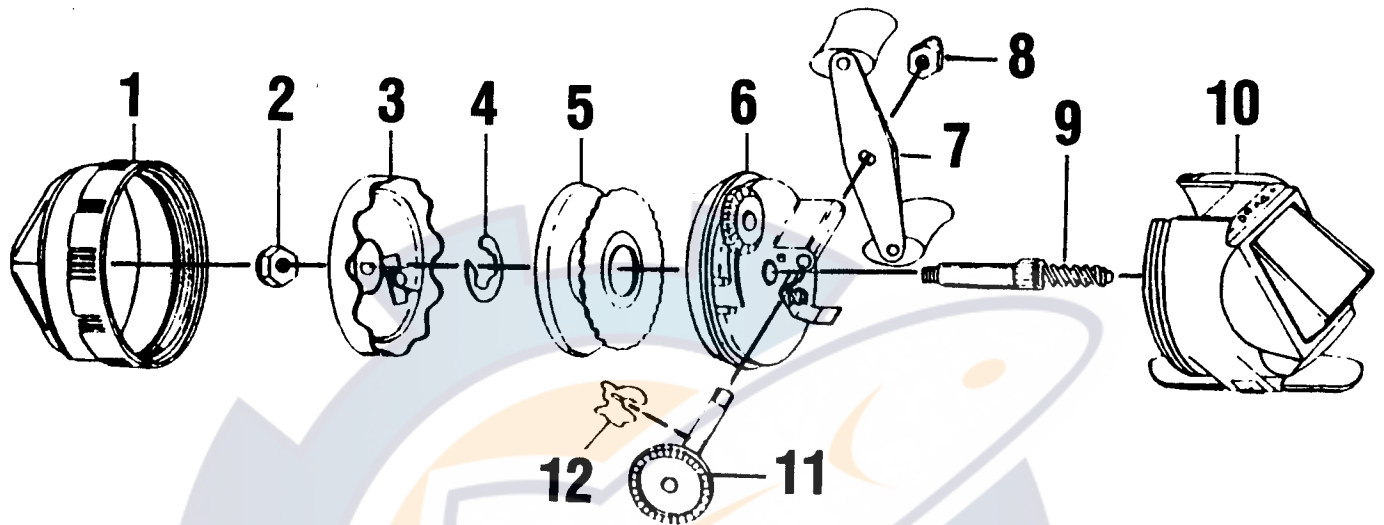

# BROWNING® 520

Key No.	Part No.	Description	Price
1	YE324	FRONT COVER S/A	1.08
2	YE006	SPINNERHEAD NUT	0.35
3	YE310	SPINNERHEAD S/A	1.60
4	YE034	SPOOL CLIP	0.25
5	YE321	SPOOL - WITH LINE	1.60
6	YE301	BODY ASSEMBLY	1.70
7	YE318	CRANK HANDLE ASSY	2.35
8	AZ003	CRANK NUT	0.58
9	YE315	CENTER SHAFT	1.10
10	YE323	BACK COVER S/A	0.16
11	SJ308	CRANK SHAFT S/A	0.70
12	SJ061	DRAG - ANTI REVERSE	0.10