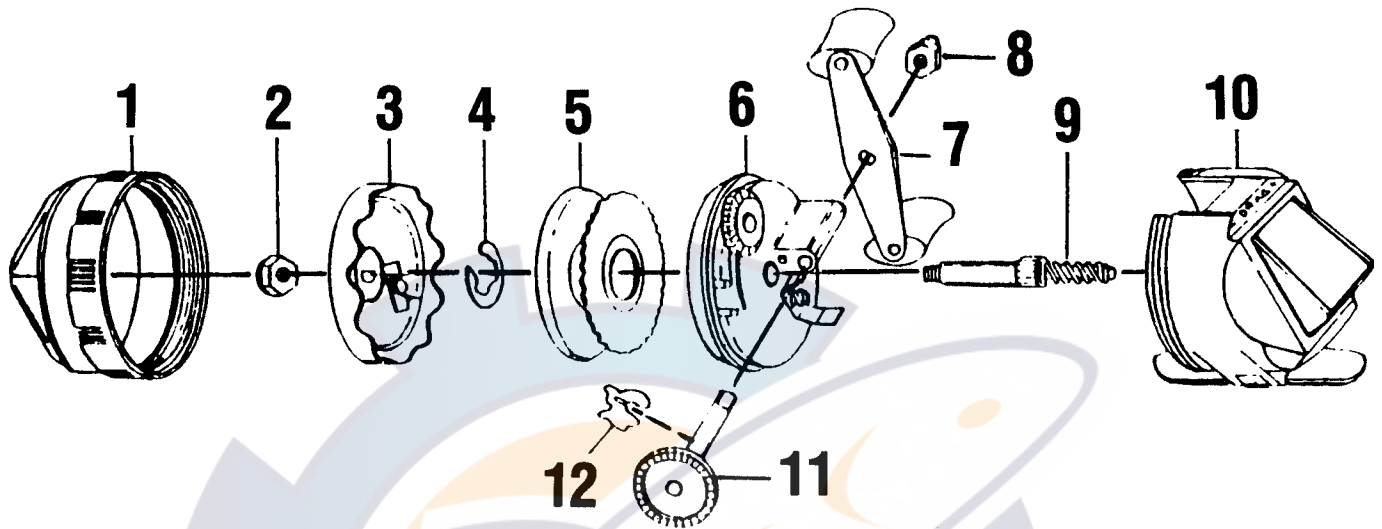

# BROWNING 540

Key No.	Part No.	Description	Price
1	ZE324	FRONT COVER S/A	1.75
2	YE006	SPINNERHEAD NUT	0.35
3	ZE310	SPINNERHEAD S/A	1.75
4	YE034	SPOOL CLIP	0.25
5	ZE321	SPOOL - WITH LINE	2.20
6	ZE301	BODY ASSEMBLY	1.05
7	KE318-06	CRANK HANDLE ASSY	2.70
8	AZ003	CRANK NUT	0.58
9	ZE315	CENTER SHAFT	1.20
10	ZE323	BACK COVER S/A	2.78
11	ZE308	CRANK SHAFT S/A	1.05
12	SJ061	DRAG - ANTI REVERSE	0.10