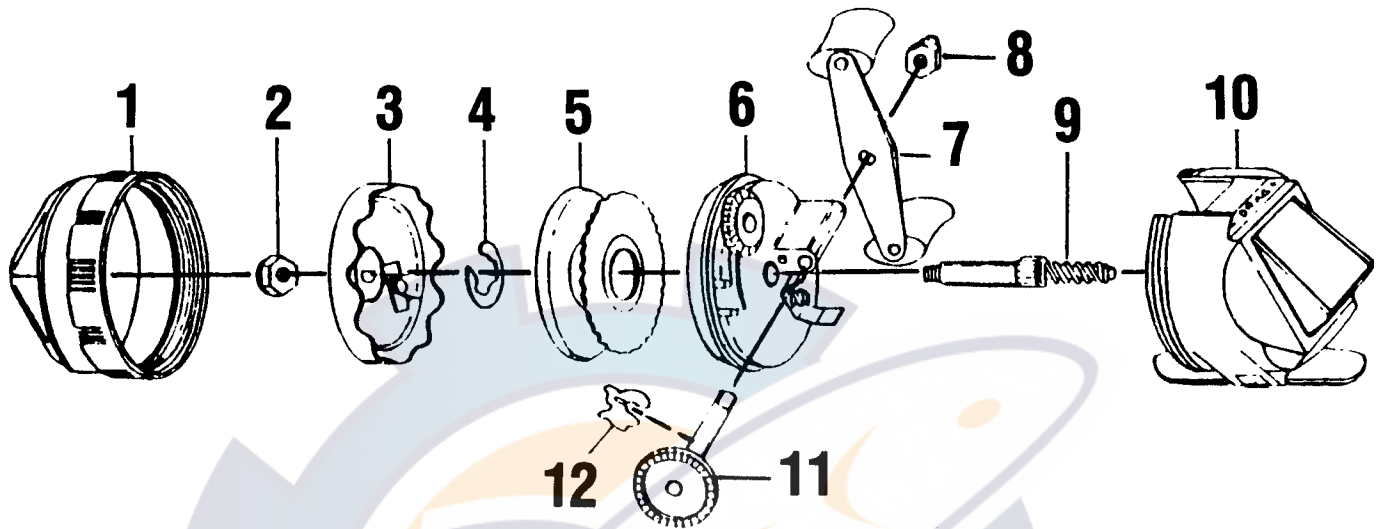

# BROWNING 540

| Key No. | Part No. | Description         | Price |
|---------|----------|---------------------|-------|
| 1       | ZE324    | FRONT COVER S/A     | 1.75  |
| 2       | YE006    | SPINNERHEAD NUT     | 0.35  |
| 3       | ZE310    | SPINNERHEAD S/A     | 1.75  |
| 4       | YE034    | SPOOL CLIP          | 0.25  |
| 5       | ZE321    | SPOOL - WITH LINE   | 2.20  |
| 6       | ZE301    | BODY ASSEMBLY       | 1.05  |
| 7       | KE318-06 | CRANK HANDLE ASSY   | 2.70  |
| 8       | AZ003    | CRANK NUT           | 0.58  |
| 9       | ZE315    | CENTER SHAFT        | 1.20  |
| 10      | ZE323    | BACK COVER S/A      | 2.78  |
| 11      | ZE308    | CRANK SHAFT S/A     | 1.05  |
| 12      | SJ061    | DRAG - ANTI REVERSE | 0.10  |