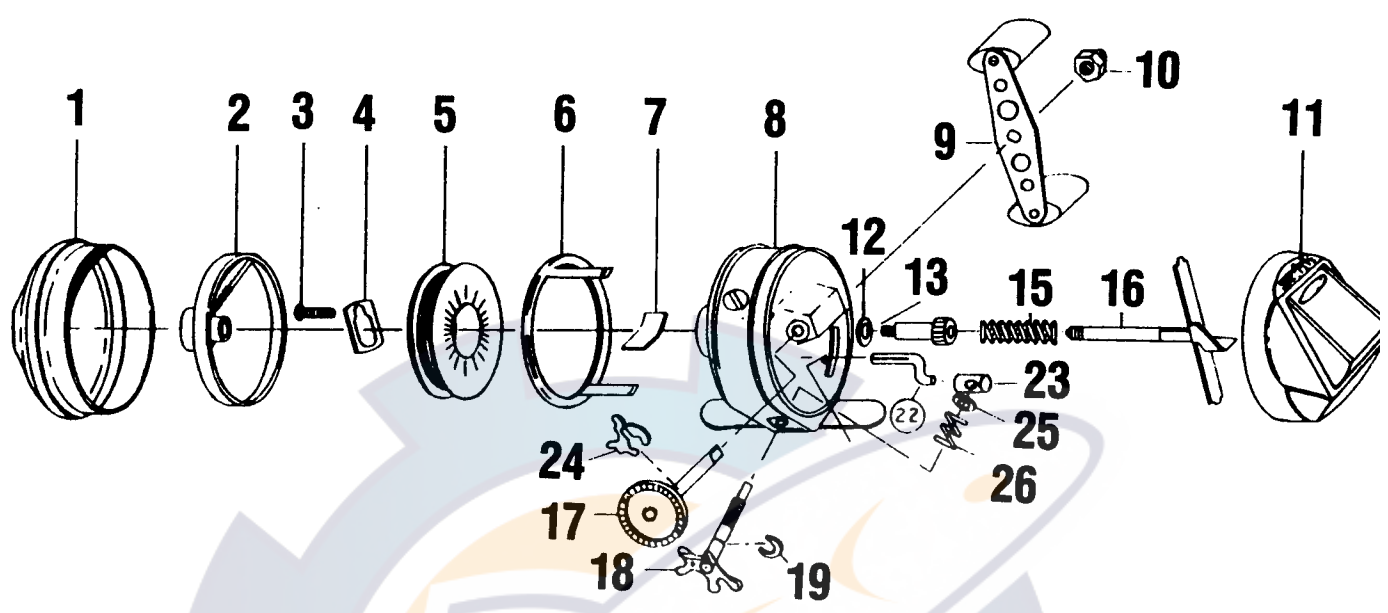

BROWNING® 750

Key No.	Part No.	Description	Price
1	SJ324	FRONT COVER S/A	3.40
2	SJ310	SPINNER HEAD S/A	3.81
3	SJ040	SPOOL LATCH SCREW	0.20
4	SJ034	SPOOL LATCH	0.30
5	SJ321	SPOOL S/A	1.95
6	SJ346	BRAKE RING S/A	1.50
7	SJ052	DRAG SPRING	0.25
8	SJ301	BODY S/A	6.18
9	KZ318-09	HANDLE S/A	1.60
10	AZ003	CRANK NUT	0.58
11	SJ323	BACK COVER S/A	1.75
12	SJ019	PINION GEAR WASHER	0.20
13	SJ011	PINION	1.55
15	SJ020	CONTROL SHAFT SPRING	0.15
16	SJ331	BRAKE BAR S/A	2.15
17	SJ308	CRANK SHAFT S/A	0.70
18	SJ032	ADJUSTMENT SCREW	0.15
19	SJ029	RETAINER CLIP	0.40
22	SJ035	CLUTCH LINK	0.65
23	SJ036	ADJUSTMENT NUT	1.00
24	SJ061	ANTI REVERSE ACTUATOR	0.10
25	SJ042	DRAG SCREW WASHER	0.25
26	SJ064	DRAG ADJUSTMENT SPRING	0.30

Prices subject to change without notice. Prices do not include postage and handling.

PLEASE ORDER BY PART NUMBER

Rev. 6/94

Zebco Division Brunswick Corporation, Box 270, Tulsa, OK 74101 USA 918-836-5581