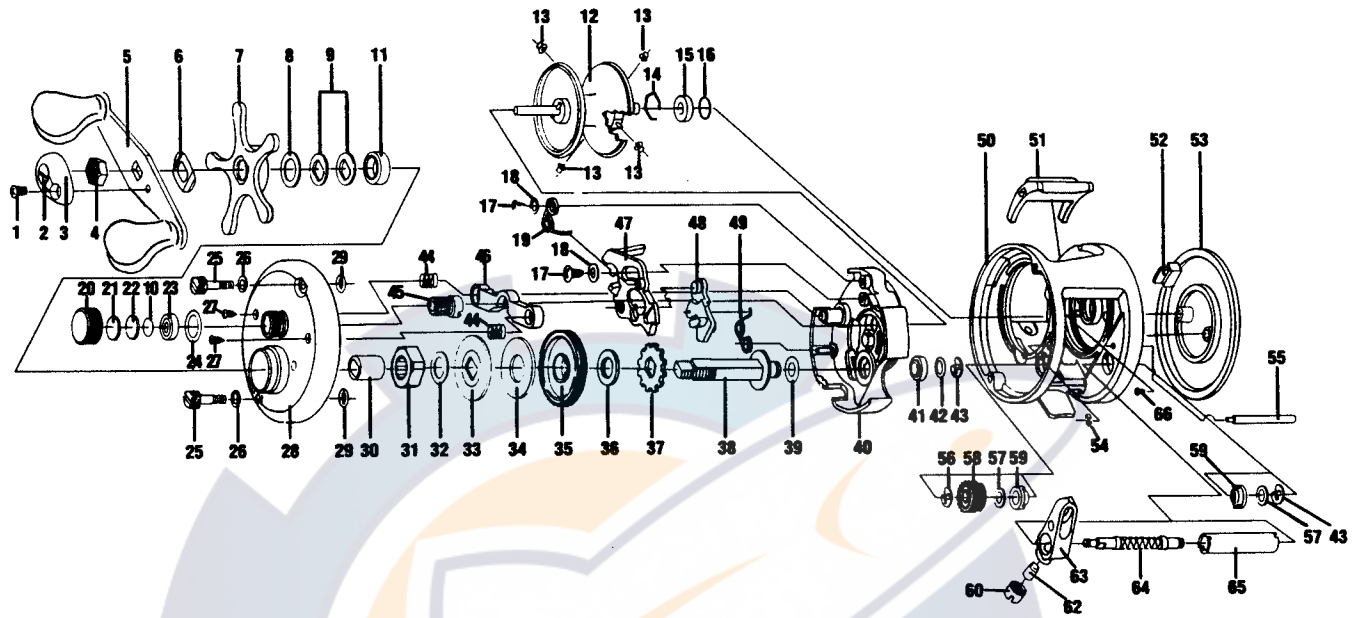

# BROWNING BGUS6

Key No.	Part No.	Description	Price	Key No.	Part No.	Description	Price
1	QW123-06	Handle Nut Cap Screw	.15	34	RR111-04	Large Drag Washer	.31
2	QT130-01	Crankhandle Nut Cap Insert	.20	35	QT012-02	Drive Gear	3.31
3	QT034-01	Crankhandle Nut Cap	.30	36	RR111-02	Small Drag Washer	.31
4	QT003-01	Crankhandle Nut	.20	37	QT083-01	Trip Ratchet	.81
5	VW318-03	Crankhandle Assembly	6.18	38	QT008-01	Crankshaft	2.31
6	QT054-01	Crankhandle Washer	.25	39	RR110-04	Crankshaft Washer	.21
7	QT355-03	Drag Star Assembly	2.90	40	QT010-01	Set Plate	2.91
8	RR110-07	Washer	.20	41	BJ017-01A	Crankshaft Bearing	5.91
9	NX046-01	Spring "D" Washer	.25	42	RR110-05	Crankshaft Bearing Washer	.21
10	QT032-05	Spool Tension Washer	.25	43	RR190-02	E-Clip	.21
11	TW058-01	Bearing	3.65	44	RR160-02	Pinion Yoke Spring	.31
12	QT321-02	Spool Assembly	14.42	45	QT011-01F	Pinion Gear	2.91
13	QT044-02A	Brake Collar	.20	46	QT025-01	Pinion Yoke	.51
14	QT080-01	Bearing Retainer	.35	47	QT039-01	Release Slider	.91
15	BJ017-02	Ball Bearing	5.90	48	QT077-01	Kick Lever	.31
16	QT032-04	Spool Shaft Washer	.25	49	RR161-01	Kick Lever Spring	.71
17	RR131-01	Release Slider Screw	.20	50	QT301-04	Frame	21.81
18	RR110-02	Washer	.20	51	QT009-01	Thumb Bar	1.91
19	RR161-02	Release Slider Spring	.30	52	QT050-01	Thumb Bar Retainer	.41
20	QT033-03	Cast Control Cap	2.10	53	QT323-03	Left Sidecover Assy	6.61
21	QT032-03	Cushion Washer	.60	54	RR190-01	E-Clip	.21
22	QT081-01	Spool Boss Tension Collar	.25	55	QT061-03	Levelwind Guide	.61
23	QT017-01	Spool Bearing	8.45	56	RR190-03	E-Clip	.21
24	MZ088-01	Tension Knob O-Ring	.25	57	RR110-03	Levelwind Washer	.21
25	QT074-04	Thumb Screw	1.40	58	QT085-02	Levelwind Gear	1.81
26	RR111-01	Thumb Screw Washer	.20	59	QT067-01	Levelwind Bushing	2.91
27	RR130-03	Right Sidecover Screw (Handle Side)	.25	60	QT007-03	Pawl Cap	1.91
28	QT324-04	Right Sidecover (Handle Side) Assy	27.50	62	QT006-02	Levelguide Pawl	.71
29	MZ088-02	Thumb Screw O-Ring	.25	63	QT347-04	Carrier Assembly	2.11
30	QW052-03	Clutch Sleeve	.50	64	QT072-01	Levelwind Shaft	2.11
31	UQ063-02	One Way Clutch	9.00	65	QT016-03	Levelwind Guard	1.71
32	RR110-06	Sleeve Washer	.20	66	RR130-01	Sidecover Screw	.21
33	QT045-01	Key Drag Washer	.45				