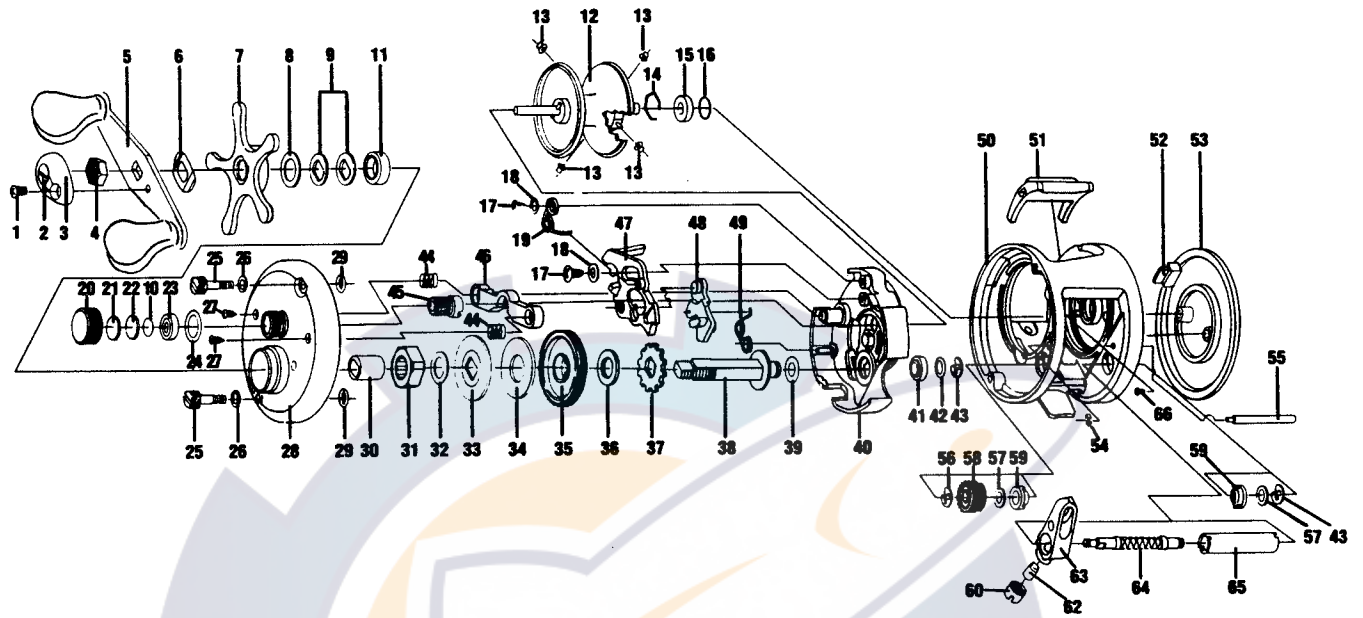

BROWNING BGUS6

Key No.	Part No.	Description	Price	Key No.	Part No.	Description	Price
1	QW123-06	Handle Nut Cap Screw	.15	34	RR111-04	Large Drag Washer	.31
2	QT130-01	Crankhandle Nut Cap Insert	.20	35	QT012-02	Drive Gear	3.31
3	QT034-01	Crankhandle Nut Cap	.30	36	RR111-02	Small Drag Washer	.31
4	QT003-01	Crankhandle Nut	.20	37	QT083-01	Trip Ratchet	.81
5	VW318-03	Crankhandle Assembly	6.18	38	QT008-01	Crankshaft	2.31
6	QT054-01	Crankhandle Washer	.25	39	RR110-04	Crankshaft Washer	.21
7	QT355-03	Drag Star Assembly	2.90	40	QT010-01	Set Plate	2.91
8	RR110-07	Washer	.20	41	BJ017-01A	Crankshaft Bearing	5.91
9	NX046-01	Spring "D" Washer	.25	42	RR110-05	Crankshaft Bearing Washer	.21
10	QT032-05	Spool Tension Washer	.25	43	RR190-02	E-Clip	.21
11	TW058-01	Bearing	3.65	44	RR160-02	Pinion Yoke Spring	.31
12	QT321-02	Spool Assembly	14.42	45	QT011-01F	Pinion Gear	2.91
13	QT044-02A	Brake Collar	.20	46	QT025-01	Pinion Yoke	.51
14	QT080-01	Bearing Retainer	.35	47	QT039-01	Release Slider	.91
15	BJ017-02	Ball Bearing	5.90	48	QT077-01	Kick Lever	.31
16	QT032-04	Spool Shaft Washer	.25	49	RR161-01	Kick Lever Spring	.71
17	RR131-01	Release Slider Screw	.20	50	QT301-04	Frame	21.81
18	RR110-02	Washer	.20	51	QT009-01	Thumb Bar	1.91
19	RR161-02	Release Slider Spring	.30	52	QT050-01	Thumb Bar Retainer	.41
20	QT033-03	Cast Control Cap	2.10	53	QT323-03	Left Sidecover Assy	6.61
21	QT032-03	Cushion Washer	.60	54	RR190-01	E-Clip	.21
22	QT081-01	Spool Boss Tension Collar	.25	55	QT061-03	Levelwind Guide	.61
23	QT017-01	Spool Bearing	8.45	56	RR190-03	E-Clip	.21
24	MZ088-01	Tension Knob O-Ring	.25	57	RR110-03	Levelwind Washer	.21
25	QT074-04	Thumb Screw	1.40	58	QT085-02	Levelwind Gear	1.81
26	RR111-01	Thumb Screw Washer	.20	59	QT067-01	Levelwind Bushing	2.91
27	RR130-03	Right Sidecover Screw (Handle Side)	.25	60	QT007-03	Pawl Cap	1.91
28	QT324-04	Right Sidecover (Handle Side) Assy	27.50	62	QT006-02	Levelguide Pawl	.71
29	MZ088-02	Thumb Screw O-Ring	.25	63	QT347-04	Carrier Assembly	2.11
30	QW052-03	Clutch Sleeve	.50	64	QT072-01	Levelwind Shaft	2.11
31	UQ063-02	One Way Clutch	9.00	65	QT016-03	Levelwind Guard	1.71
32	RR110-06	Sleeve Washer	.20	66	RR130-01	Sidecover Screw	.21
33	QT045-01	Key Drag Washer	.45				