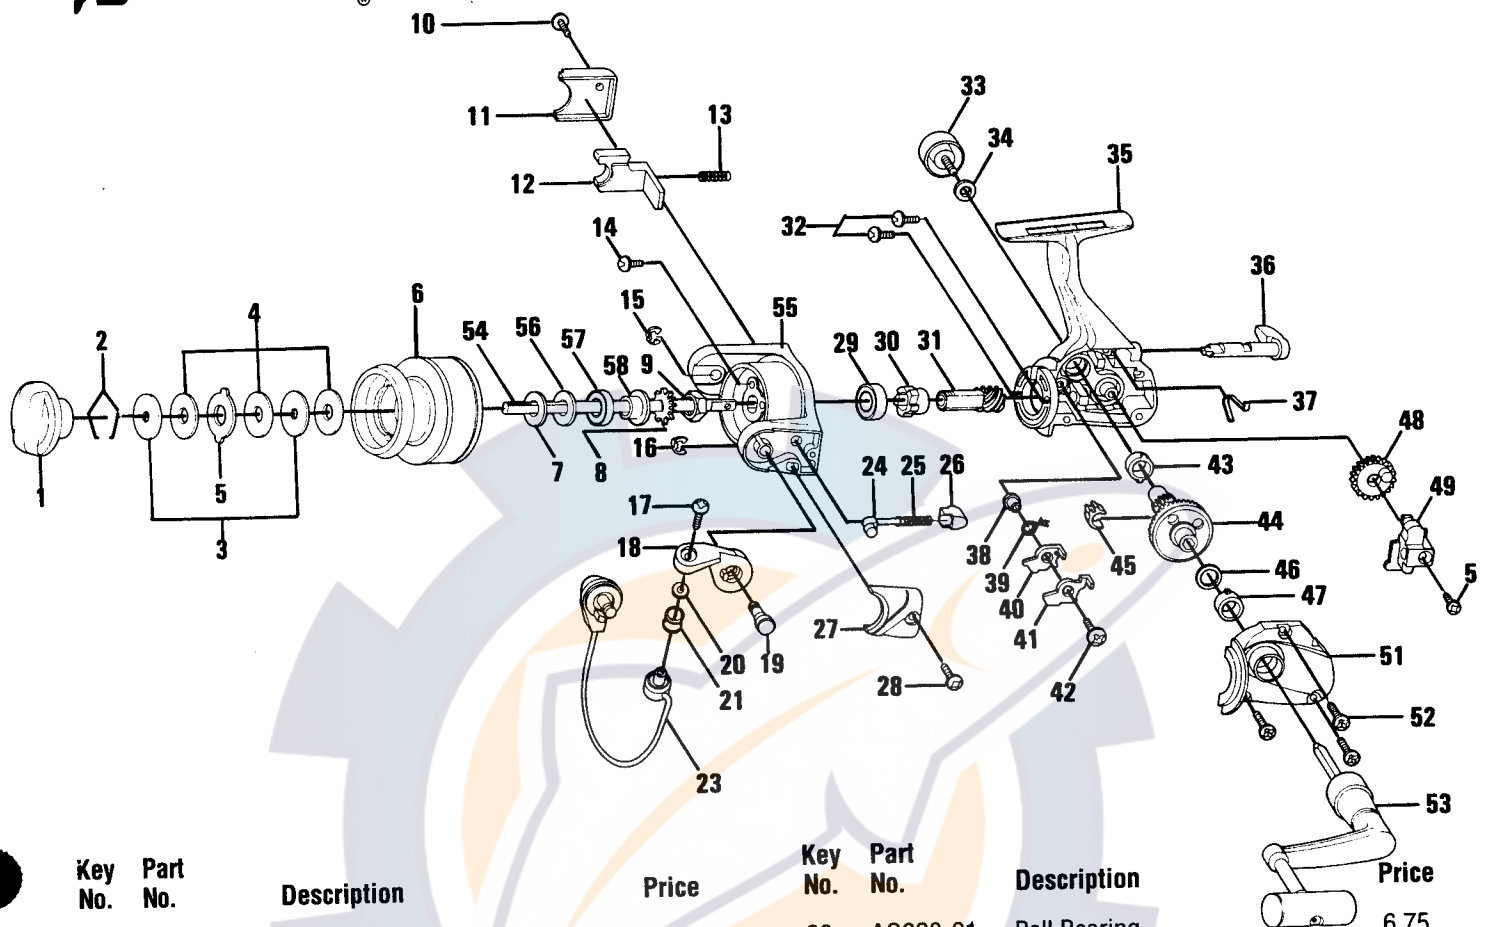

BROWNING BPS3

Key No.	Part No.	Description	Price	Key No.	Part No.	Description	Price
1	GU332-07	Drag Knob Assembly	4.07	29	AQ028-01	Ball Bearing	6.75
2	GQ038-01	Spool Retainer	.98	30	GU060-01	Ratchet Gear	2.06
3	GU080-01	Drag D Washer	.52	31	GU011-01	Pinion Gear	2.32
4	GU105-05	Drag Disc	1.60	32	GU077-01	Bearing Screw	.15
5	GU081-01	Drag Key Washer	.52	33	GU073-01	Handle Screw	1.44
6	XU321-07	Spool Assembly	10.97	34	GU105-01	Handle Washer	.10
7	GU105-06	Spool Washer	.36	35	GU001-17	Body	4.33
8	GU037-01	Click Gear	.52	36	GU090-01	Anti-Reverse Lever	1.49
9	GU006-01	Rotor Nut	.31	37	GU089-01	Anti-Reverse Lever Spring	.52
10	GU077-02	Kick Lever Cover Screw	.15	38	GU091-01	Anti-Reverse Pawl Post	.26
11	GU046-01	Kick Lever Cover	.77	39	GU061-01	Anti-Reverse Pawl Spring	.36
12	GU019-01	Kick Lever	1.03	40	GU063-01	Anti-Reverse Pawl "A"	.45
13	KQ049-01	Kick Lever Spring	.26	41	GU074-01	Anti-Reverse Pawl "B"	.46
14	GU077-04	Rotor Nut Lock Screw	.15	42	GU077-05	Anti-Reverse Pawl Screw	.15
15	KQ034-01	E-Clip	.15	43	GU157-01	Gear Shaft Bearing	3.30
16	KQ034-01	E-Clip	.15	44	GU012-01	Drive Gear	2.88
17	KQ108-01	Line Slider Screw	.31	45	GU086-01	Silent Cam	.41
18	GU007-01	Arm Lever	1.85	46	GU105-08	Adjustment Washer	.15
19	GU051-02	Arm Lever Pin	.46	47	GU157-01	Gear Shaft Bearing	3.30
20	GU105-07	Line Roller Washer	.15	48	GU053-01	Oscillator Gear	1.80
21	MT004-01	Line Roller	7.47	49	GU025-01	Oscillator Slider	.88
22	MT016-02	Line Roller Bushing	.77	50	GU100-01	Main Shaft Screw	.15
23	GU347-02	Bail Assembly	5.51	51	GU023-17	Body Cover	2.37
24	KQ031-01	Arm Lever Spring Pin	.26	52	GU057-01	Body Cover Screw	.15
25	KQ049-03	Arm Lever Spring	.36	53	ZU318-03	Handle Assembly	5.20
26	QL020-01	Arm Lever Spring Holder	.31	54	GU015-01	Main Shaft	1.80
27	LU087-04	Arm Lever Spring Cover	.77	55	GU009-13	Rotor	3.76
28	GU077-02	Arm Lever Spring Cover Screw	.15				