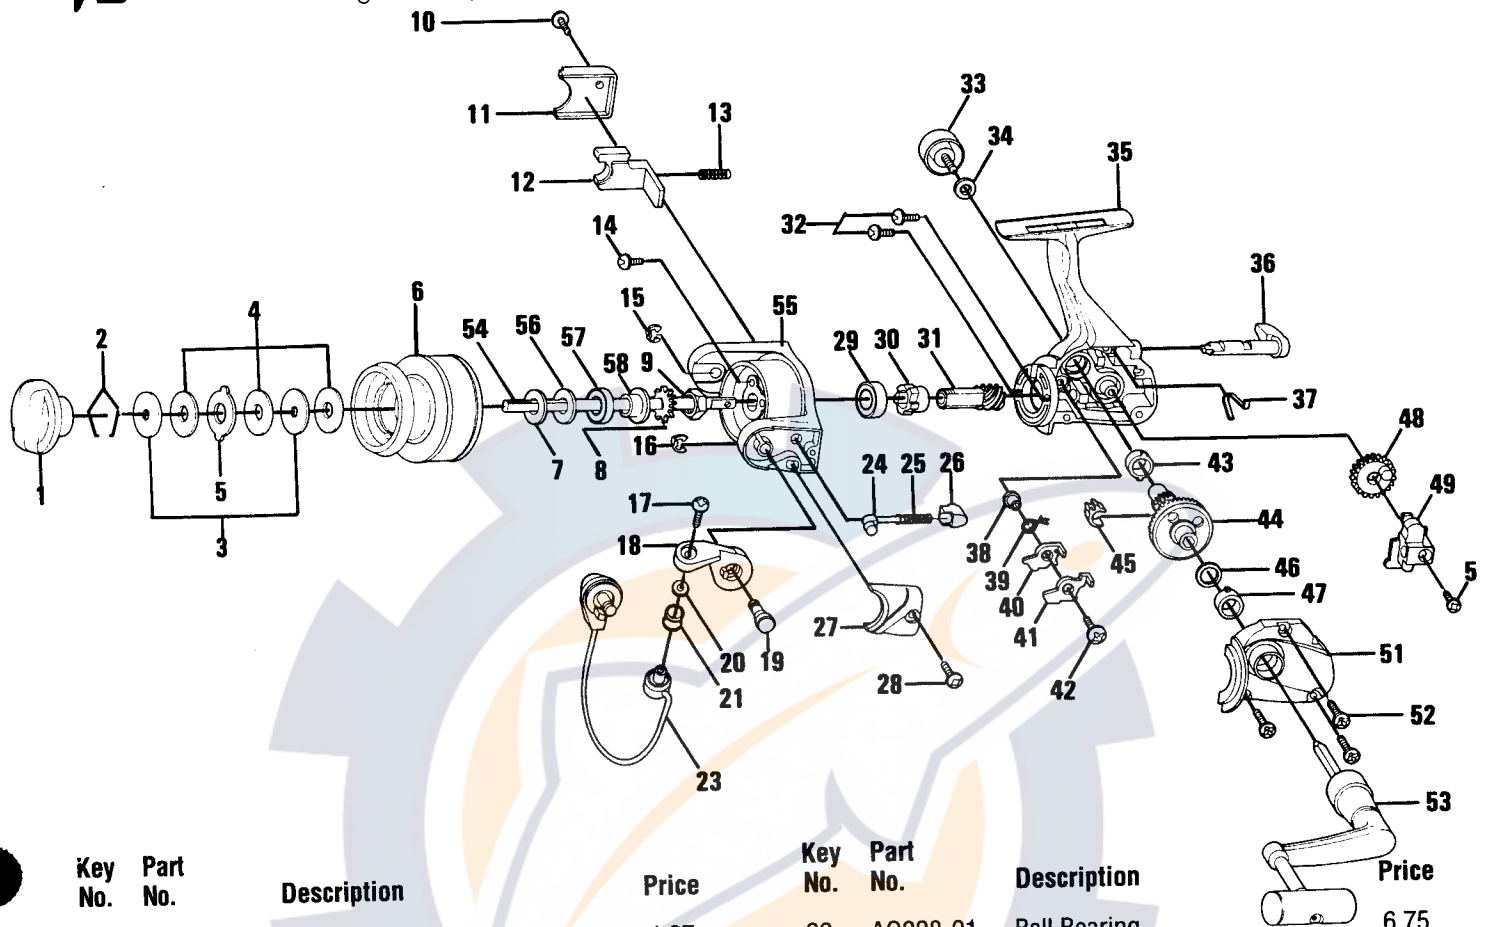

BROWNING BPS3

Key No.	Part No.	Description	Price	Key No.	Part No.	Description	Price
1	GU332-07	Drag Knob Assembly	4.07	29	AQ028-01	Ball Bearing	6.75
2	GQ038-01	Spool Retainer	.98	30	GU060-01	Ratchet Gear	2.06
3	GU080-01	Drag D Washer	.52	31	GU011-01	Pinion Gear	2.32
4	GU105-05	Drag Disc	1.60	32	GU077-01	Bearing Screw	.15
5	GU081-01	Drag Key Washer	.52	33	GU073-01	Handle Screw	1.44
6	XU321-07	Spool Assembly	10.97	34	GU105-01	Handle Washer	.10
7	GU105-06	Spool Washer	.36	35	GU001-17	Body	4.33
8	GU037-01	Click Gear	.52	36	GU090-01	Anti-Reverse Lever	1.49
9	GU006-01	Rotor Nut	.31	37	GU089-01	Anti-Reverse Lever Spring	.52
10	GU077-02	Kick Lever Cover Screw	.15	38	GU091-01	Anti-Reverse Pawl Post	.26
11	GU046-01	Kick Lever Cover	.77	39	GU061-01	Anti-Reverse Pawl Spring	.36
12	GU019-01	Kick Lever	1.03	40	GU063-01	Anti-Reverse Pawl "A"	.45
13	KQ049-01	Kick Lever Spring	.26	41	GU074-01	Anti-Reverse Pawl "B"	.46
14	GU077-04	Rotor Nut Lock Screw	.15	42	GU077-05	Anti-Reverse Pawl Screw	.15
15	KQ034-01	E-Clip	.15	43	GU157-01	Gear Shaft Bearing	3.30
16	KQ034-01	E-Clip	.15	44	GU012-01	Drive Gear	2.88
17	KQ108-01	Line Slider Screw	.31	45	GU086-01	Silent Cam	.41
18	GU007-01	Arm Lever	1.85	46	GU105-08	Adjustment Washer	.15
19	GU051-02	Arm Lever Pin	.46	47	GU157-01	Gear Shaft Bearing	3.30
20	GU105-07	Line Roller Washer	.15	48	GU053-01	Oscillator Gear	1.80
21	MT004-01	Line Roller	7.47	49	GU025-01	Oscillator Slider	.88
22	MT016-02	Line Roller Bushing	.77	50	GU100-01	Main Shaft Screw	.15
23	GU347-02	Bail Assembly	5.51	51	GU023-17	Body Cover	2.37
24	KQ031-01	Arm Lever Spring Pin	.26	52	GU057-01	Body Cover Screw	.15
25	KQ049-03	Arm Lever Spring	.36	53	ZU318-03	Handle Assembly	5.20
26	QL020-01	Arm Lever Spring Holder	.31	54	GU015-01	Main Shaft	1.80
27	LU087-04	Arm Lever Spring Cover	.77	55	GU009-13	Rotor	3.76
28	GU077-02	Arm Lever Spring Cover Screw	.15				