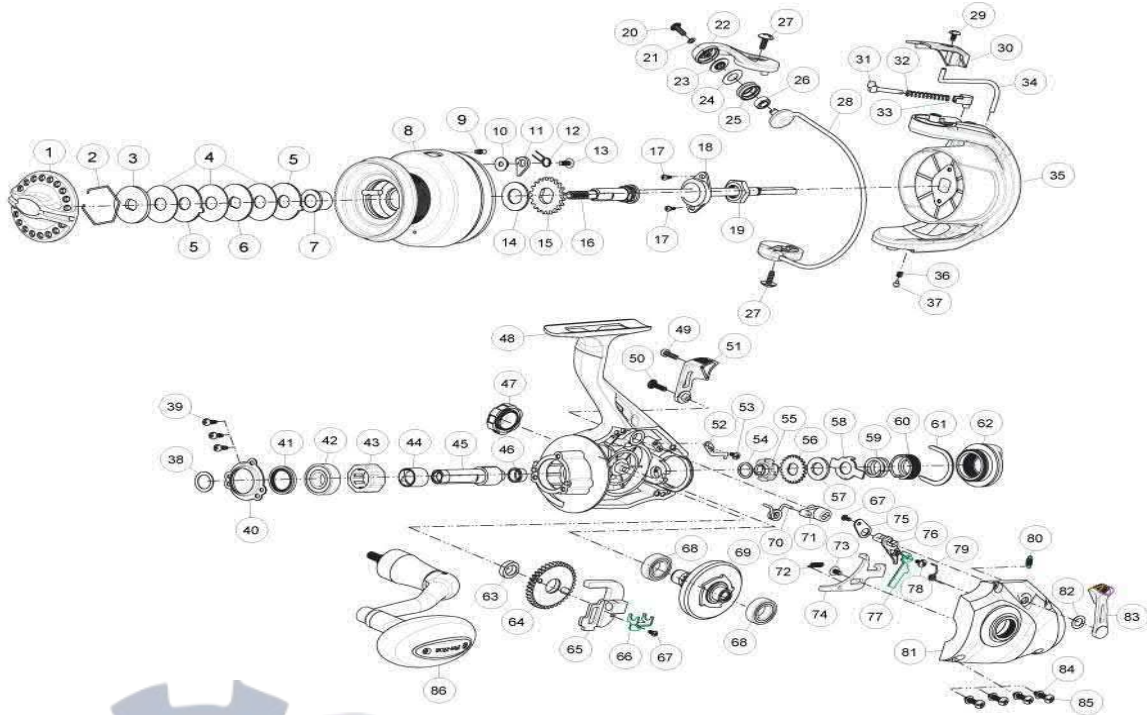

## BT60

Fin Nor BAIT TEASER - BT60 Part List

Key No.	Description	Part No.	Qty	Key No.	Description	Part No.	Qty
		BT60				BT60	
1	DRAG KNOB ASSEMBLY	DAD332-01	1	44	SLEEVE	PAB139-01	1
2	SPOOL RETAINER	DAD038-01	1	45	PINION GEAR	DAD011-01	1
3	DRAG WASHER - DOUBLE "D"	EAD080-01	1	46	BEARING	RAB027-02	1
4	DRAG WASHER - FRICTION	DAD033-01	3	47	HANDLE CAP	BT073-01	1
5	DRAG WASHER - EARED	EAD081-01	2	48	BODY	DAD001-01	1
6	DRAG WASHER - DOUBLE "D"	DAD080-01	1	49	SCREW	AT057-02	1
7	SPOOL BUSHING	JO160-01	1	50	SCREW	BAA108-03	1
8	SPOOL ASSEMBLY	DAD321-01	1	51	BAIT LEVER-A	DAD112-01	1
9	POST	DAD062-01	1	52	KNOB ADJUSTMENT CLICK	DAD068-01	1
10	BUSHING	EAD158-01	1	53	TAPPING SCREW	CH094-01	1
11	SPOOL CLICKER	EAD103-01	1	54	SHIM WASHER	DAD039-01	1
12	CLICK SPRING	EAD068-01	1	55	DRIVE	DAD066-01	1
13	SCREW	DAD168-01	1	56	CLICK GEAR	DAD037-01	1
14	WASHER	EAD065-01	1	57	WASHER	EAD033-01	1
15	CLICK WASHER	EAD039-01	1	58	EARED WASHER	DAD081-01	1
16	MAIN SHAFT ASSEMBLY	DAD315-01	1	59	BAIT TENSION SPRING	DAD043-01	1
17	TAPPING SCREW	CH101-01	2	60	DRAG SCREW	DAD034-01	1
18	MAIN SHAFT BUSHING	BT214-01	1	61	RETAINER	DAD078-01	1
19	ROTOR NUT	BT006-01	1	62	BAIT TENSION KNOB	DAD064-01	1
20	SCREW - LINE SLIDER	BAA108-01	1	63	BUSHING - O/S GEAR	BT158-01	1
21	WASHER	RQ142-01	1	64	OSCILLATING GEAR ASSEMBLY	BT353-01	1
22	ARM LEVER	JO007-02	1	65	OSCILLATING SLIDER	DAD025-01	1
23	LINE ROLLER COLLAR	CH102-01	1	66	SLIDER RETAINER	MT078-01	1
24	LINE ROLLER WASHER	DH102-01	1	67	SCREW-SHAFT RETAINER	MT111-01	2
25	LINE ROLLER	CH004-02	1	68	BALL BEARING	BT157-02	2
26	BALL BEARING	DT202-01	1	69	DRIVE GEAR ASSEMBLY	MT312-01	1
27	TAPPING SCREW	JU077-01	1	70	SPRING	DAD216-01	1
28	BAIL HOLDER ASSEMBLY	DAD317-01	1	71	PIN	DAD114-01	1
29	TAPPING SCREW	QW125-03	1	72	SPRING	MT089-01	1
30	ARM LEVER COVER	DAD087-01	1	73	SCREW	NT168-01	1
31	PIN	JO031-01	1	74	PAWL	MT063-01	1
32	SPRING	YAA089-01	1	75	RETAINER PLATE	MT118-01	1
33	ACTUATOR	JO258-01	1	76	PIVOT PIN	EAD114-01	1
34	KICK LEVER	DAD019-01	1	77	TRIP LINK	MT096-01	1
35	ROTOR	DAD009-01	1	78	SCREW	NT163-01	1
36	SPRING	DAD089-01	1	79	SPRING	MT117-01	1
37	PIN	DAD031-01	1	80	CLICK SPRING	EAD089-01	1
38	WASHER	MT110-01	2	81	BODY COVER ASSEMBLY	DAD323-01	1
39	TAPPING SCREW	WW107-01	3	82	WASHER	DAD065-01	1
40	BEARING PLATE	DAD159-01	1	83	BAIT LEVER-B	EAD112-01	1
41	RUBBER SEAL	PAB262-01	1	84	WASHER	JM035-01	4
42	BALL BEARING	DT157-02	1	85	TAPPING SCREW	JU057-02	4
43	ONE WAY CLUTCH	CAB063-01	1	86	HANDLE ASSEMBLY	DAD318-01	1