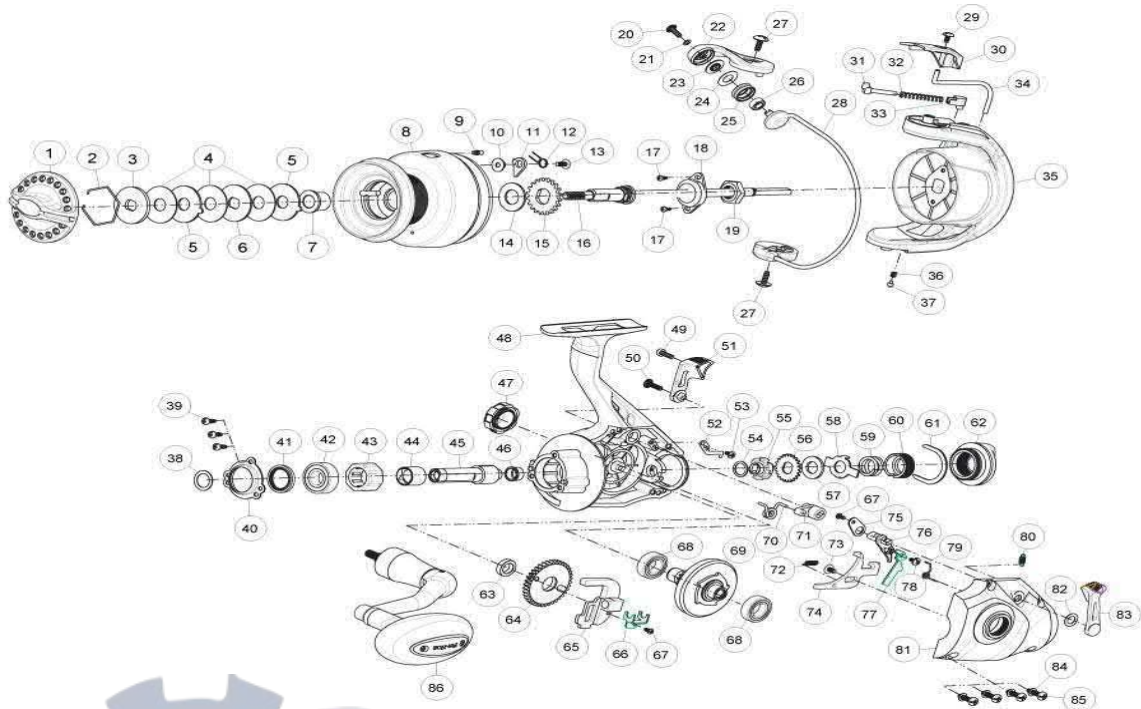

FIN-NOR

LEGENDARY TACKLE SINCE 1933

BT80

Fin Nor BAIT TEASER - BT80 Part List

Key No.	Description	Part No.	Qty	Key No.	Description	Part No.	Qty
		BT80				BT80	
1	DRAG KNOB ASSEMBLY	DAD332-01	1	44	SLEEVE	PAB139-01	1
2	SPOOL RETAINER	DAD038-01	1	45	PINION GEAR	DAD011-01	1
3	DRAG WASHER - DOUBLE "D"	EAD080-01	1	46	BEARING	RAB027-02	1
4	DRAG WASHER - FRICTION	DAD033-01	3	47	HANDLE CAP	BT073-01	1
5	DRAG WASHER - EARED	EAD081-01	2	48	BODY	DAD001-01	1
6	DRAG WASHER - DOUBLE "D"	DAD080-01	1	49	SCREW	AT057-02	1
7	SPOOL BUSHING	JO160-01	1	50	SCREW	BAA108-03	1
8	SPOOL ASSEMBLY	EAD321-01	1	51	BAIT LEVER-A	DAD112-01	1
9	POST	DAD062-01	1	52	KNOB ADJUSTMENT CLICK	DAD068-01	1
10	BUSHING	EAD158-01	1	53	TAPPING SCREW	CH094-01	1
11	SPOOL CLICKER	EAD103-01	1	54	SHIM WASHER	DAD039-01	1
12	CLICK SPRING	EAD068-01	1	55	DRIVE	DAD066-01	1
13	SCREW	DAD168-01	1	56	CLICK GEAR	DAD037-01	1
14	WASHER	EAD065-01	1	57	WASHER	EAD033-01	1
15	CLICK WASHER	EAD039-01	1	58	EARED WASHER	DAD081-01	1
16	MAIN SHAFT ASSEMBLY	DAD315-01	1	59	BAIT TENSION SPRING	DAD043-01	1
17	TAPPING SCREW	CH101-01	2	60	DRAG SCREW	DAD034-01	1
18	MAIN SHAFT BUSHING	BT214-01	1	61	RETAINER	DAD078-01	1
19	ROTOR NUT	BT006-01	1	62	BAIT TENSION KNOB	DAD064-01	1
20	SCREW - LINE SLIDER	BAA108-01	1	63	BUSHING - O/S GEAR	BT158-01	1
21	WASHER	RQ142-01	1	64	OSCILLATING GEAR ASSEMBLY	BT353-01	1
22	ARM LEVER	JO007-02	1	65	OSCILLATING SLIDER	DAD025-01	1
23	LINE ROLLER COLLAR	CH102-01	1	66	SLIDER RETAINER	MT078-01	1
24	LINE ROLLER WASHER	DH102-01	1	67	SCREW-SHAFT RETAINER	MT111-01	2
25	LINE ROLLER	CH004-02	1	68	BALL BEARING	BT157-02	2
26	BALL BEARING	DT202-01	1	69	DRIVE GEAR ASSEMBLY	MT312-01	1
27	TAPPING SCREW	JU077-01	1	70	SPRING	DAD216-01	1
28	BAIL HOLDER ASSEMBLY	DAD317-01	1	71	PIN	DAD114-01	1
29	TAPPING SCREW	QW125-03	1	72	SPRING	MT089-01	1
30	ARM LEVER COVER	DAD087-01	1	73	SCREW	NT168-01	1
31	PIN	JO031-01	1	74	PAWL	MT063-01	1
32	SPRING	YAA089-01	1	75	RETAINER PLATE	MT118-01	1
33	ACTUATOR	JO258-01	1	76	PIVOT PIN	EAD114-01	1
34	KICK LEVER	DAD019-01	1	77	TRIP LINK	MT096-01	1
35	ROTOR	DAD009-01	1	78	SCREW	NT163-01	1
36	SPRING	DAD089-01	1	79	SPRING	MT117-01	1
37	PIN	DAD031-01	1	80	CLICK SPRING	EAD089-01	1
38	WASHER	MT110-01	2	81	BODY COVER ASSEMBLY	DAD323-01	1
39	TAPPING SCREW	WW107-01	3	82	WASHER	DAD065-01	1
40	BEARING PLATE	DAD159-01	1	83	BAIT LEVER-B	EAD112-01	1
41	RUBBER SEAL	PAB262-01	1	84	WASHER	JM035-01	4
42	BALL BEARING	DT157-02	1	85	TAPPING SCREW	JU057-02	4
43	ONE WAY CLUTCH	CAB063-01	1	86	HANDLE ASSEMBLY	DAD318-01	1