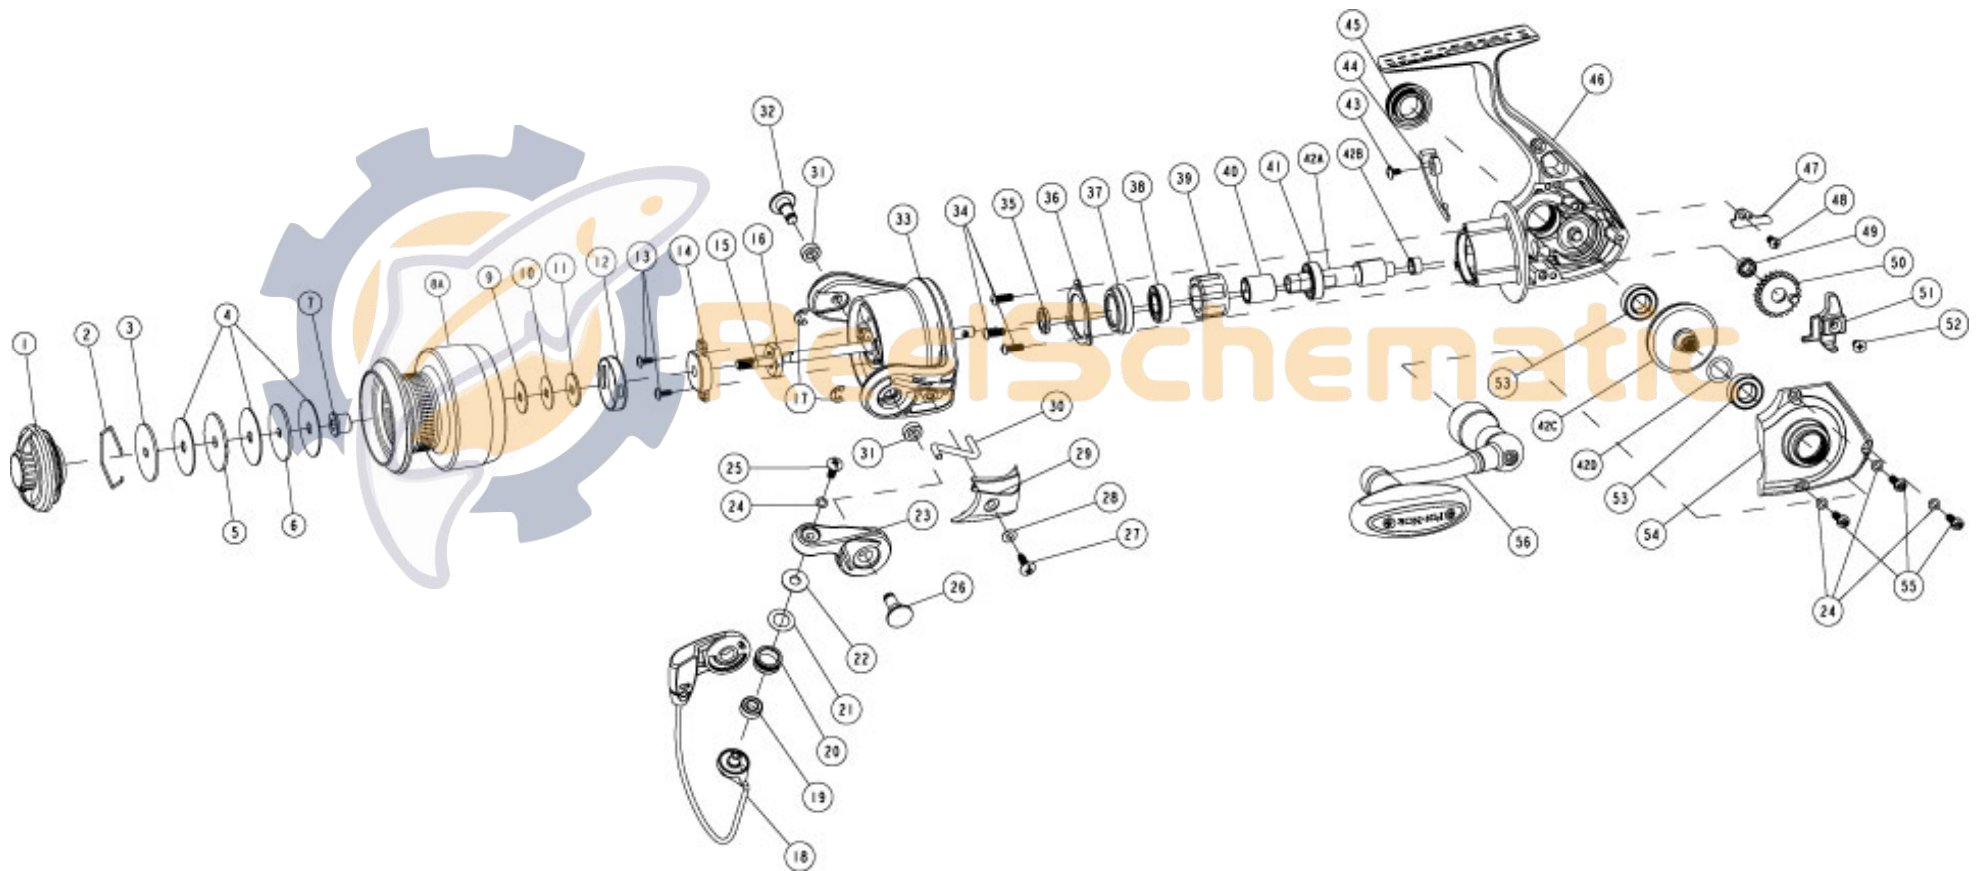

FIN-NOR®

LEGENDARY TACKLE SINCE 1933

Inshore IFS3000

FIN-NOR®

LEGENDARY TACKLE SINCE 1933

Inshore IFS3000

Fin-Nor Inshore IFS3000 Reel Part List

Key #	Description	Qty	Part No.	Key #	Description	Qty	Part No.
1	Drag Knob Assembly	1	AAB332-01	28	Arm Lever Cover Washer	1	SQ142-01
2	Retainer Ring	1	RQ038-01	29	Arm Lever Cover	1	QG087-01
3	Drag Washer "D"	1	RQ080-02	30	Kick Lever	1	QG019-01
4	Drag Washer "B"	3	CO033-01	31	Bushing	2	PG158-01
5	Drag Washer "A"	1	PG081-02	32	Pin	1	QG042-03
6	Drag Washer "D"	1	RQ080-01	33	Rotor	1	QG009-21
7	Spool Bushing	1	PG141-01	34	Screw	3	RQ057-01
8	Spool Assembly Kit	1	BAB4321-01	35	Pinion Washer	1	AAB110-01
	8A-Spool Assembly	1	N/A	36	Clutch Retainer	1	AAB060-01
	2-Retainer Ring	1	RQ038-01	37	Ball Bearing Holder	1	AAB166-01
	3-Drag Washer "D"	1	RQ080-02	38	Pinion Ball Bearing	1	AAB028-01
	4-Drag Washer "B"	3	CO033-01	39	Clutch Unit	1	UAA363-01
	5-Drag Washer "A"	1	PG081-02	40	Clutch Sleeve	1	AAB139-01
	6-Drag Washer "D"	1	RQ080-01	41	Pinion Ball Bearing	1	AAB028-01
	7-Spool Bushing	1	PG141-01	42	Gear Kit	1	AAB4011-01
9	Spool Adjust Washer	1	PG030-01		42A-Pinion	1	PG011-01
10	Spool Adjust Washer	1	PG030-02		42B-Pinion Bushing	1	RQ141-03
11	Spool Washer	1	PG080-01		42C-Drive Gear Assembly	1	QT312-01
12	Spool Click Unit	1	PG4114-01		42D-Drive Gear Adjust Washer	1	GU105-08
13	Rotor Nut Lock Screw	2	RQ094-01	43	Trip bumper screw	1	AAB057-01
14	Main Shaft Bushing	1	RQ214-01	44	Trip bumper	1	AAB119-01
15	Main Shaft	1	AAB015-01	45	Handle Screw	1	BG054-02
16	Rotor Nut	1	SH006-01	46	Body Assembly	1	AAB001-02
17	E-Clip	2	GH034-01	47	O/S Slider Retainer	1	WP078-01
18	Bail Assembly	1	BAB347-01	48	O/S Slider Retainer Screw	1	SK057-01
19	Line Roller Ball Bearing	1	GH202-01	49	O/S Gear Bushing	1	BT160-01
20	Line Roller	1	PQ004-02	50	O/S Gear	1	RQ053-51
21	Line Roller Washer	1	PQ102-51	51	O/S Slider	1	RQ025-01
22	Line Roller Collar	1	PQ102-01	52	Main Shaft Screw	1	RQ100-01
23	Arm Lever	1	PG007-21	53	Side Cover Ball Bearing	2	CH028-01
24	Screw Washer	4	RQ142-01	54	Side Cover	1	AAB023-01
25	Line Roller Screw	1	AQ108-01	55	Side Cover Screw	3	RQ057-02
26	Pin	1	PG042-06	56	Handle Assembly	1	WP318-02
27	Arm Lever Cover Screw	1	GU077-03				