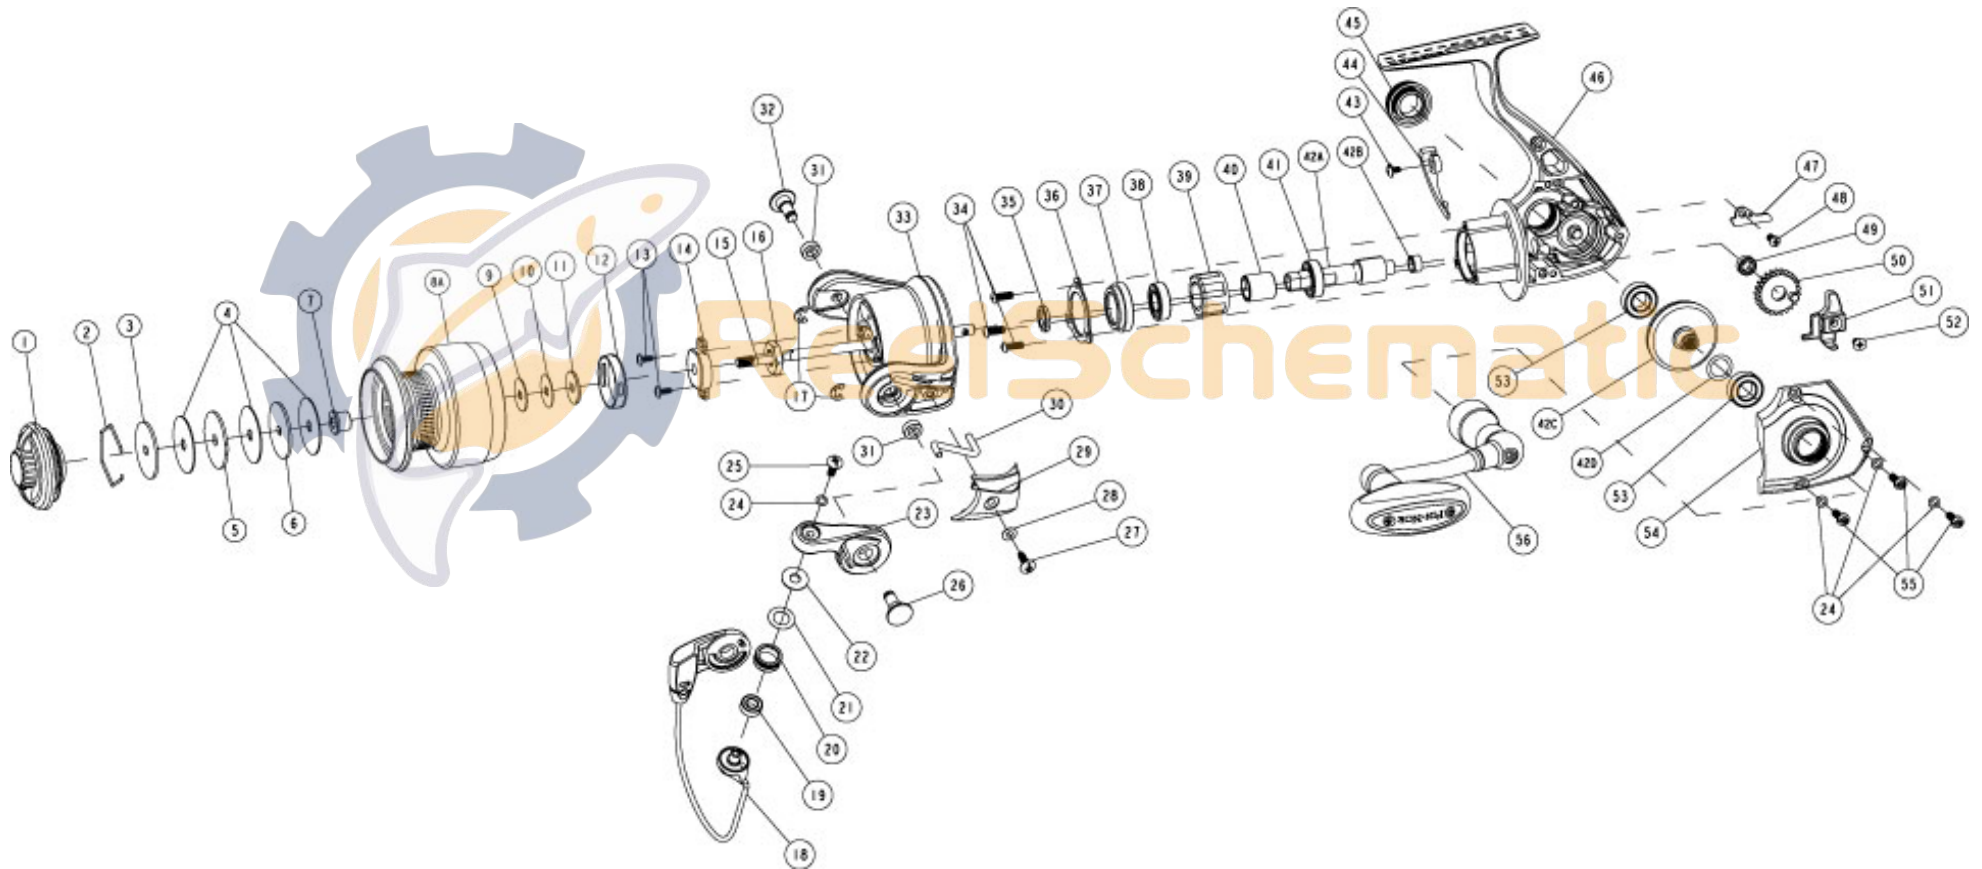

FIN-NOR®

LEGENDARY TACKLE SINCE 1933

Inshore IFS4000

FIN-NOR

LEGENDARY TACKLE SINCE 1933

Inshore IFS4000

Fin-Nor Inshore IFS4000 Reel Part List

Key #	Description	Qty	Part No.	Key #	Description	Qty	Part No.
1	Drag Knob Assembly	1	CAB332-01	28	Arm Lever Cover Washer	1	SQ142-01
2	Retainer Ring	1	RQ038-01	29	Arm Lever Cover	1	RG087-01
3	Drag Washer "D"	1	SQ080-01	30	Kick Lever	1	RG019-01
4	Drag Washer "B"	3	CO033-01	31	Bushing	2	PG158-01
5	Drag Washer "A"	1	PG081-02	32	Pin	1	QG042-03
6	Drag Washer "D"	1	RQ080-01	33	Rotor	1	RG009-21
7	Spool Bushing	1	RG141-01	34	Screw	3	RQ057-01
8	Spool Assembly Kit	1	CAB4321-01	35	Pinion Washer	1	CAB110-01
	8A-Spool Assembly	1	N/A	36	Clutch Retainer	1	CAB060-01
	2-Retainer Ring	1	RQ038-01	37	Ball Bearing Holder	1	CAB166-01
	3-Drag Washer "D"	1	SQ080-01	38	Pinion Ball Bearing	1	FA117-01
	4-Drag Washer "B"	3	CO033-01	39	Clutch Unit	1	CAB363-01
	5-Drag Washer "A"	1	PG081-02	40	Clutch Sleeve	1	CAB139-01
	6-Drag Washer "D"	1	RQ080-01	41	Pinion Ball Bearing	1	UK028-01
	7-Spool Bushing	1	RG141-01	42	Gear Kit	1	CAB4011-01
9	Spool Adjust Washer	1	PG030-01		42A-Pinion	1	RG011-01
10	Spool Adjust Washer	1	PG030-02		42B-Pinion Bushing	1	SQ141-01
11	Spool Washer	1	PG080-01		42C-Drive Gear Assembly	1	AT312-01
12	Spool Click Unit	1	PG4114-01		42D-Drive Gear Adjust Washer	1	GU105-13
13	Rotor Nut Lock Screw	2	RQ094-01	43	Trip bumper screw	1	AAB057-01
14	Main Shaft Bushing	1	SQ214-01	44	Trip bumper	1	CAB119-01
15	Main Shaft	1	CAB015-01	45	Handle Screw	1	BG054-02
16	Rotor Nut	1	TH006-01	46	Body Assembly	1	CAB001-01
17	E-Clip	2	GH034-01	47	O/S Slider Retainer	1	XP078-01
18	Bail Assembly	1	CAB347-01	48	O/S Slider Retainer Screw	1	SK057-01
19	Line Roller Ball Bearing	1	GH202-01	49	O/S Gear Bushing	1	BT160-01
20	Line Roller	1	DH004-01	50	O/S Gear	1	TQ053-51
21	Line Roller Washer	1	DH102-01	51	O/S Slider	1	TK025-01
22	Line Roller Collar	1	CH102-01	52	Main Shaft Screw	1	RQ100-01
23	Arm Lever	1	RG007-21	53	Side Cover Ball Bearing	2	BL157-01
24	Screw Washer	4	RQ142-01	54	Side Cover	1	CAB023-01
25	Line Roller Screw	1	AQ108-01	55	Side Cover Screw	3	RQ057-02
26	Pin	1	PG042-06	56	Handle Assembly	1	XP318-02
27	Arm Lever Cover Screw	1	GU077-03				