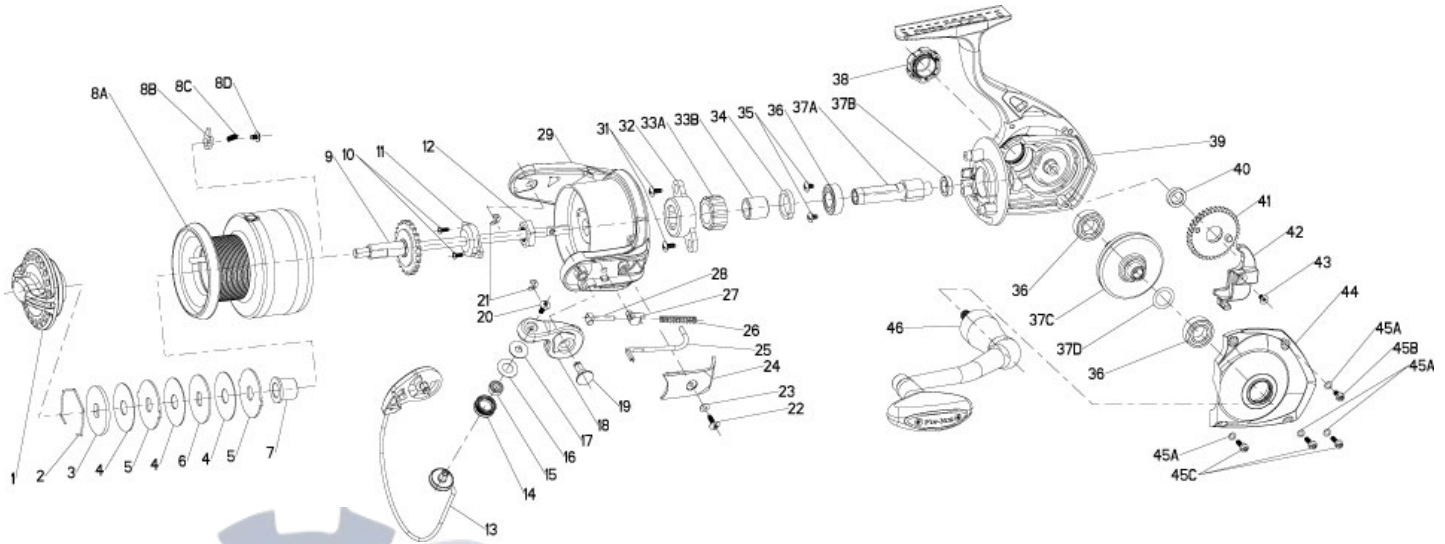

FIN-NOR

LEGENDARY TACKLE SINCE 1933

Sportfisher FS60

Fin-Nor Sportfisher FS60 Reel Part List

Key #	Description	Part No.	Key #	Description	Part No.
1	DRAG KNOB ASSEMBLY	JO332-01	24	ARM LEVER COVER	JO087-01
2	SPOOL RETAINER	JO038-01	25	KICK LEVER	JO019-01
3	DRAG WASHER - KEYED	LO080-01	26	ACTUATOR SPRING	JO022-01
4	DRAG WASHER - FRICTION	JO033-01	27	ACTUATOR	JO258-01
5	DRAG WASHER - TABBED	JO081-01	28	ACTUATOR SPRING PIN	JO031-01
6	DRAG WASHER KEYED	JO080-01	29	ROTOR	JO009-01
7	SPOOL BUSHING	JO160-01	30	PINION GEAR WASHER	N/A
8	SPOOL ASSEMBLY KIT	LO4321-01	31	SCREW - CLUTCH (2)	JO077-01
8A	SPOOL ASSEMBLY	N/A	32	CLUTCH COVER	JO175-01
2	SPOOL RETAINER	N/A	33	CLUTCH ASSEMBLY KIT	JO4178-01
3	DRAG WASHER - KEYED	N/A	33A	CLUTCH HOUSING	N/A
4	DRAG WASHER - FRICTION	N/A	33B	CLUTCH SLEEVE	N/A
5	DRAG WASHER - TABBED	N/A	34	WASHER - ADJUST CLUTCH	JO259-01
6	DRAG WASHER - KEYED	N/A	35	SCREW - BEARING (2)	GU077-04A
7	SPOOL BUSHING	N/A	36	BALL BEARING (3)	BT157-01
8B	SPOOL CLICKER	N/A	37	GEAR KIT	JO4011-01
8C	CLICK SPRING	N/A	37A	PINION GEAR	N/A
8D	SCREW - CLICKER	N/A	37B	PINION BUSHING	N/A
9	MAINSHAFT ASSEMBLY	JO315-01	37C	DRIVE GEAR	N/A
10	ROTOR NUT LOCK SCREW (2)	JO094-01	37D	DRIVE GEAR ADJUST WAS	N/A
11	MAINSHAFT BUSHING	BT214-01	38	HANDLE CAP	JO073-01
12	ROTOR NUT	BT006-01	39	BODY	JO001-01
13	BAIL ASSEMBLY	JO347-01	40	OSCILLATOR GEAR BUSHING	BT158-01
14	LINE ROLLER	CH004-02	41	OSCILLATOR GEAR	BT053-01
15	LINE ROLLER BEARING	GH202-01	42	OSCILLATOR GEAR SLIDER	BT025-01
16	LINE ROLLER WASHER	DH102-01	43	MAIN SHAFT SCREW	RQ100-01
17	LINE ROLLER COLLAR	CH102-01	44	BODY COVER	JO023-02
18	ARM LEVER	JO007-01	45	BODY COVER SCREW KIT	JO4057-01
19	PIN	PG042-01	45A	SCRATCH PROTECT WASHER (4	N/A
20	SCREW - LINE SLIDER	AQ108-01	45B	BODY COVER SCREW (1)	N/A
21	E-CLIP - BAIL ASSEMBLY (2)	GH034-01	45C	BODY COVER SCREW (3)	N/A
22	ARM LEVER COVER SCREW	GU077-02A	46	HANDLE ASSEMBLY	JO318-01
23	ARM LEVER COVER WASHER	SQ142-01			