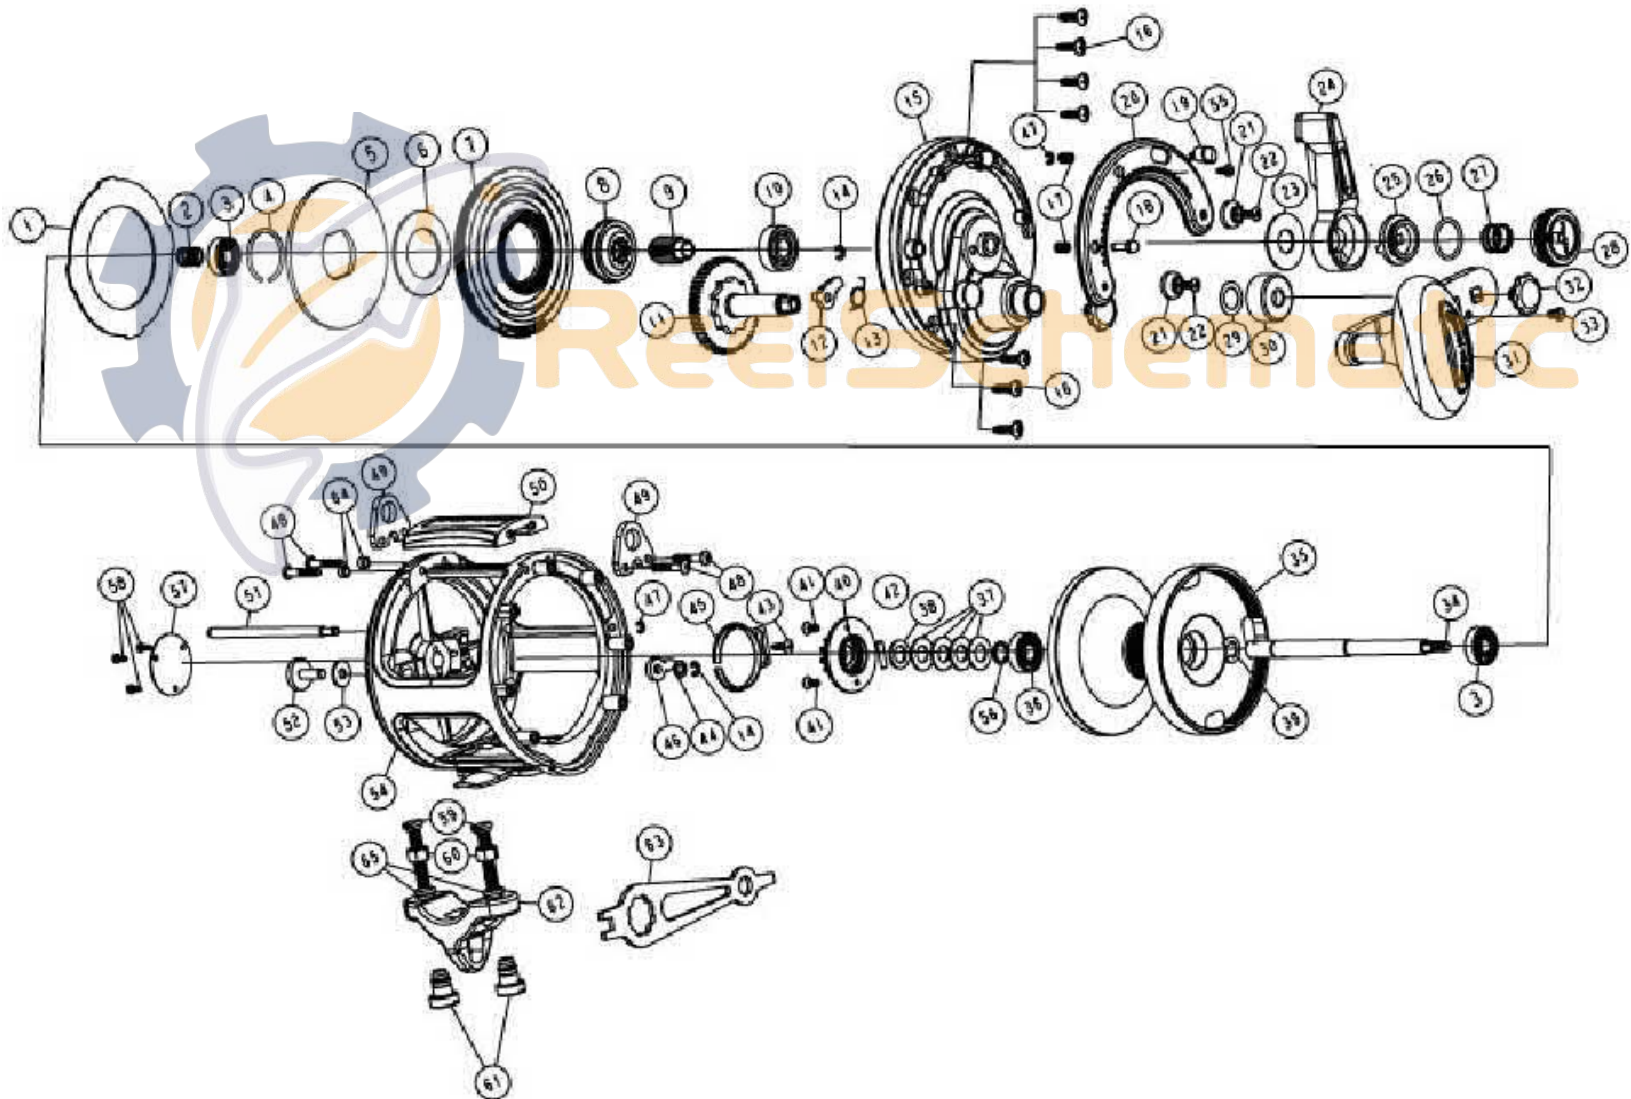

# FIN-NOR<sup>®</sup>

LEGENDARY TACKLE SINCE 1933

## Sportfisher SLD20

## Fin-Nor Sportfisher SLD20 Reel Part List

Key #	Description	Qty.	Part No.	Key #	Description	Qty.	Part No.
1	Drag Disc	1	XF059-01	34	Spool Shaft	1	XF015-01
2	Pressure Release Spring	1	XF040-01	35	Spool	1	XF021-01
3	Ball Bearing	2	BF017-01	36	Ball Beraing	1	KF017-01
4	Ring	1	XF080-01	37	Drag Spring	3	JF046-01
5	Drag Washer	1	XF045-01	38	Washer	1	CF121-01
6	Spring Washer	1	XF046-01	39	E-Clip	1	CF092-01
7	Spool Cover Assembly	1	XF351-01	40	Ratchet Holder Assembly	1	YF329-01
8	Pinion Holder	1	XF129-01	41	Screw	2	TW107-02
9	Pinion Gear	1	XF011-01	42	Spool Shaft Pin	1	XF093-01
10	Ball Bearing	1	XF058-01	43	Screw	1	QW125-03
11	Drive Gear Assembly	1	YF312-01	44	Washer	1	CF035-01
12	Anti Reverse Pawl	1	XF063-01	45	Click Spring Plate	1	DF022-01
13	Pawl Spring	1	XF096-01	46	Bait Click Pawl	1	DF109-01
14	E-Clip	1	NX092-01	47	E-Clip	1	NX090-01
15	Side Cover Assembly	1	YF324-01	48	Screw	2	XF123-01
16	Tapping Screw	7	WW076-02	49	Harness Lug	1	XF151-01
17	Spring	1	XF022-01	50	Cross Bar Assembly	1	XF327-01
18	Locating Pin	1	XF041-01	51	Line Guard	1	XF004-01
19	Strike Button	1	XF062-01	52	Bait Click Lever	1	XF109-01
20	Quadrant	1	XF152-01	53	Washer	1	CF032-01
21	Locating Collar	2	XF088-01	54	Frame Assembly	1	XF301-01
22	Tapping Screw	2	ZW125-02	55	Tapping Screw	1	QW107-01
23	Washer	1	XF038-01	56	Washer	1	XF032-01
24	Drag Lever Assembly	1	YF355-01	57	Medallion	1	RF169-01
25	Cam	1	XF028-01	58	Tapping Screw	3	XF053-01
26	O-Ring	1	XF101-01	59	Rod Clamp Bolt	1	CF125-01
27	Coil Spring	1	YF040-01	60	Nut	1	JF003-01
28	Pre Set Knob Assembly	1	XF329-01	61	Rod Clamp Nut	2	CF161-01
29	Washer	1	XF035-01	62	Rod Clamp	1	XF154-01
30	Cap	1	XF145-01	63	Washer	1	CF038-02
31	Handle Assembly	1	YF318-01	64	Spacer	2	XF094-01
32	Handle Nut	1	XF003-01	65	O-Ring	1	LF101-01
33	Screw	1	CF065-01				