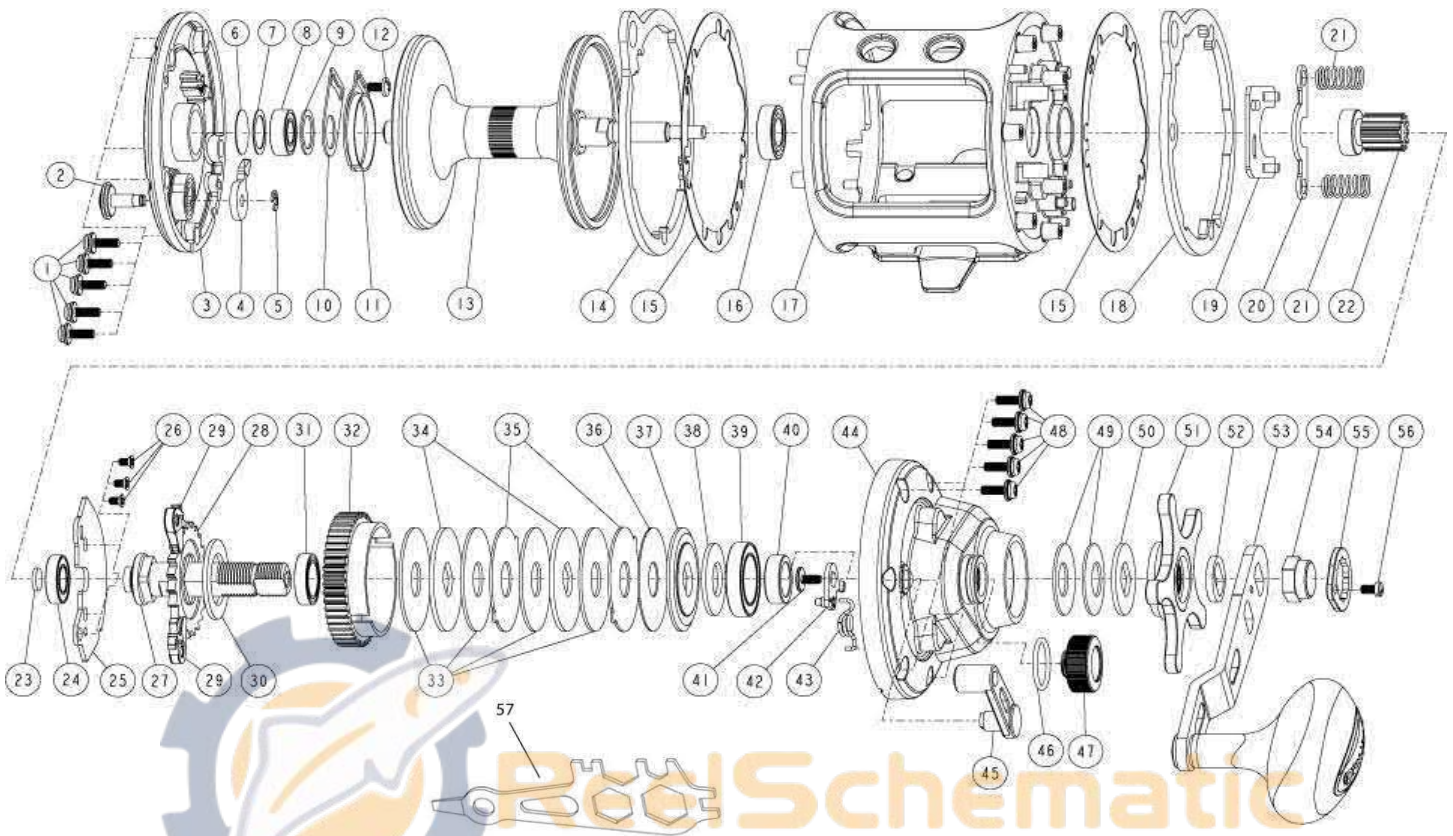

FIN-NOR

LEGENDARY TACKLE SINCE 1933

Sportfisher ST50

Fin-Nor Sportfisher ST50 Part List

Key #	Description	Part No.	Key #	Description	Part No.
1	Palm Side Cover Screw	DA057-01	32	Drive Gear	EA012-01
2	Spool Click Button	DA109-01	33	Drag Disc "A"	EA059-01
3	Palm Side Cover	EA023-01	34	Drag "D" Washer	EA045-01
4	Spool Click Pawl	DA108-01	35	Drag Key Washer	EA048-01
5	E-Clip	QW120-01	36	Drag Disc "B"	EA059-02
6	Bearing Washer "A"	DA035-01	37	Drag Washer	GA045-01
8	Ball Bearing	UK028-02	38	Belleville Washer	FA046-01
9	Bearing Washer "D"	DA038-01	39	Crank Shaft Ball Bearing	GA058-01
10	Bearing Retainer	RF129-02	40	Crank Shaft Bushing	DA117-02
11	Spool Clicker Spring	RF022-02	41	Screw	DA053-01
12	Spool Click Spring Screw	RF053-01	42	Clutch Cam Assembly	DA384-01
13	Spool Assembly	EA321-01	43	Clutch Spring	DA104-01
14	Harness Lug - Palm Side	EA151-01	44	Gear Side Cover	EA024-01
15	Harness Lug Spacer	GA094-01	45	Clutch Lever	DA009-01
16	Ball Bearing	CF017-02	46	O-Ring	DA101-01
17	Frame Assembly	EA301-01	47	Spool Tension Knob Assembly	DA333-01
18	Harness Lug - Gear Side	GA151-01	48	Gear Side Cover Screw	EA057-01
19	Release Slider	EA039-01	49	Belleville Washer	GA046-01
20	Pinion Yoke	DA025-01	50	"D" Washer	EA035-01
21	Yoke Spring	DA040-01	51	Star Drag Assembly	EA355-01
22	Pinion Gear	EA011-01	52	Spacer	EA094-01
23	Drive Shaft Pad	RF155-01	53	Handle Assembly	EA318-01
24	Ball Bearing	EA117-01	54	Handle Nut	EA003-01
25	Crank Shaft Retainer	EA002-01	55	Handle Nut Retainer	EA034-01
26	Crank Shaft Retainer Screw	RF107-01	56	Handle Nut Screw	DA065-01
27	Crank Shaft	EA008-01		Additional Service Kits:	
28	Anti Reverse Ratchet	EA091-01	57	Wrench & Driver	DA113-01
29	Anti Reverse Pawl Assembly	DA363-01	58	Torx Wrench - T15	EA113-01
30	Ratchet Washer	EA111-01	59	Rod Clamp Assy	RF3154-01
31	Crank Shaft Ball Bearing	EA058-01			